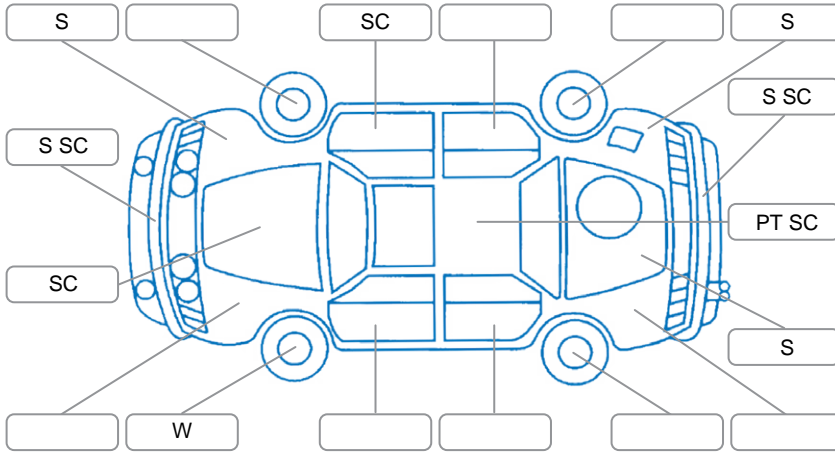

Report ID:	28,114,274	Version:	1
Created:	13 Apr 2026		

Make:	Suzuki	Model:	Swift
Body Style:	Hatchback	Year:	2005
Rego No.:	HJH173	Rego Expiry:	20 Sep 2026
WoF Expiry:	05 Jun 2026	Odometer:	147,702 Kms
Good No.:	28114274	VIN:	7AT0GK0CX14150105
Next Service:	148451	Service History:	No

Key

S = Scratch R = Rust C = Crack * = Decals W = Significant scuffs
 D = Dent PT = Paint defect P = Pin dent SC = Stone Chips

Note: some defects and blemishes may not be displayed in the diagram

Body Inspection Comments

Minor stonechips on windscreen
 Missing rear window wiper

Conditions During Body Inspection

Wet

Under Carriage and Under Bonnet Inspection Comments

Front wheel drive
 Oil leak

Interior Comments

Seats:	Good
Carpets:	Good
Panels:	Good
Dashboard:	Good