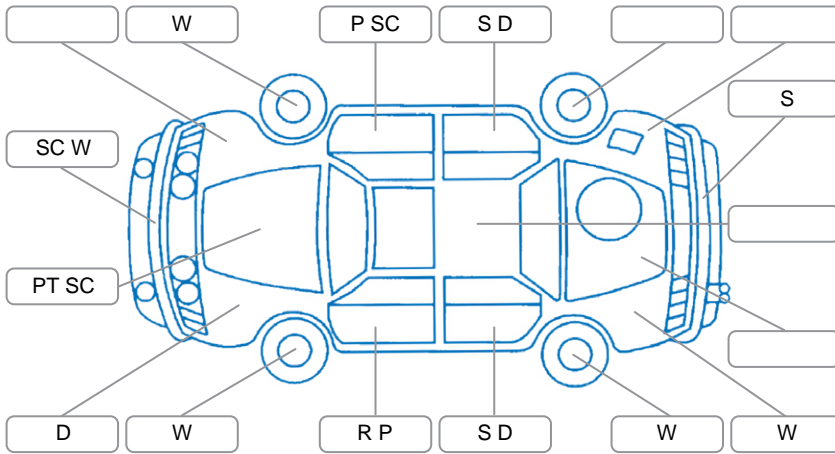

Report ID:	28,114,261	Version:	1
Created:	26 Apr 2026		

Make:	Honda	Model:	Vezel
Body Style:	Wagon	Year:	2014
Rego No.:	NLG812	Rego Expiry:	14 Apr 2026
WoF Expiry:	08 May 2027	Odometer:	133,545 Kms
Good No.:	28114261	VIN:	7AT08GDHX21022886
Next Service:	143,000 kms	Service History:	No

**Key**  
 S = Scratch    R = Rust    C = Crack    \* = Decals    W = Significant scuffs  
 D = Dent    PT = Paint defect    P = Pin dent    SC = Stone Chips

Note: some defects and blemishes may not be displayed in the diagram