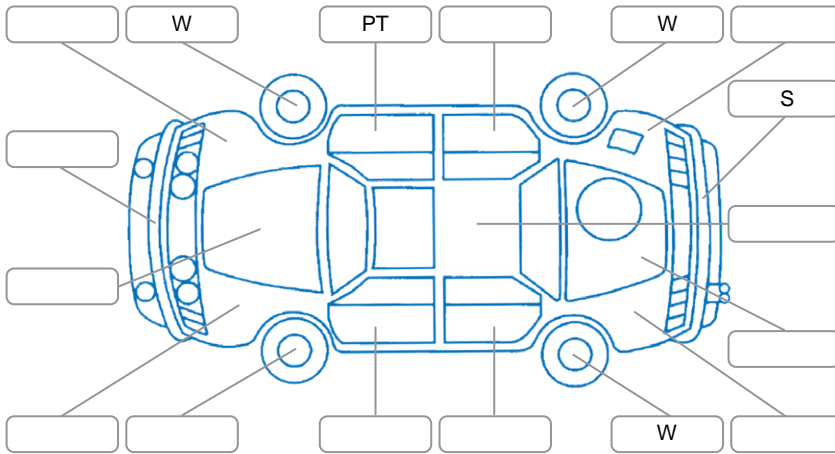

Report ID:	28,114,257	Version:	1
Created:	24 Apr 2026		

Make:	Honda	Model:	CR-Z
Body Style:	Hatchback	Year:	2010
Rego No.:	QYH47	Rego Expiry:	10 May 2026
WoF Expiry:	01 May 2027	Odometer:	66,504 Kms
Good No.:	28114257	VIN:	7AT08GCLX24000889
Next Service:	76,000 kms	Service History:	No

Key
 S = Scratch R = Rust C = Crack * = Decals W = Significant scuffs
 D = Dent PT = Paint defect P = Pin dent SC = Stone Chips

Note: some defects and blemishes may not be displayed in the diagram

Body Inspection Comments

Conditions During Body Inspection	Wet
-----------------------------------	-----

Under Carriage and Under Bonnet Inspection Comments

Front wheel drive.
 Freshly serviced.

Interior Comments

Seats:	Average
Carpets:	Average
Panels:	Average
Dashboard:	Average