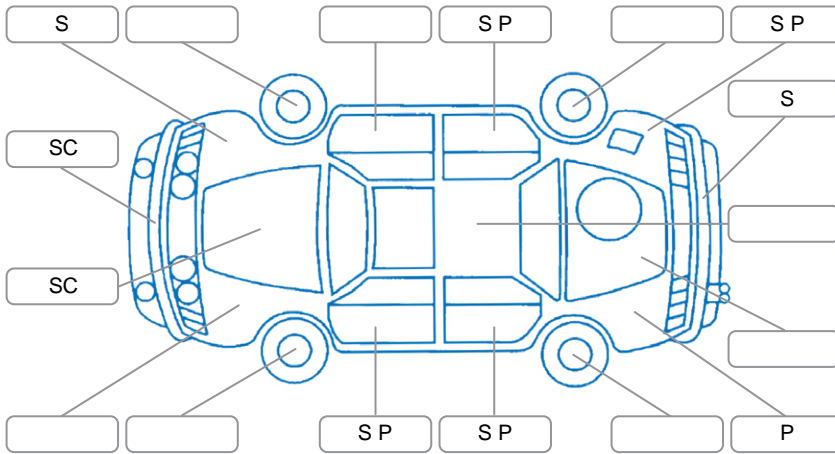

Key
 S = Scratch R = Rust C = Crack * = Decals W = Significant scuffs
 D = Dent PT = Paint defect P = Pin dent SC = Stone Chips

Note: some defects and blemishes may not be displayed in the diagram

Body Inspection Comments

Conditions During Body Inspection

Under Carriage and Under Bonnet Inspection Comments

Interior Comments

Seats:	Good
Carpets:	Good
Panels:	Good
Dashboard:	Good

General Comments

Road Conditions During Test Drive	Dry
Engine Timing Mechanism	Timing Chain
Evidence of Cam Belt Replacement	<input type="checkbox"/> Yes <input type="checkbox"/> No Kms
Inspected by:	Phillip Russel-Waimotu
Published by:	Bruce Screamton
Inspection Date:	14 Apr 2026