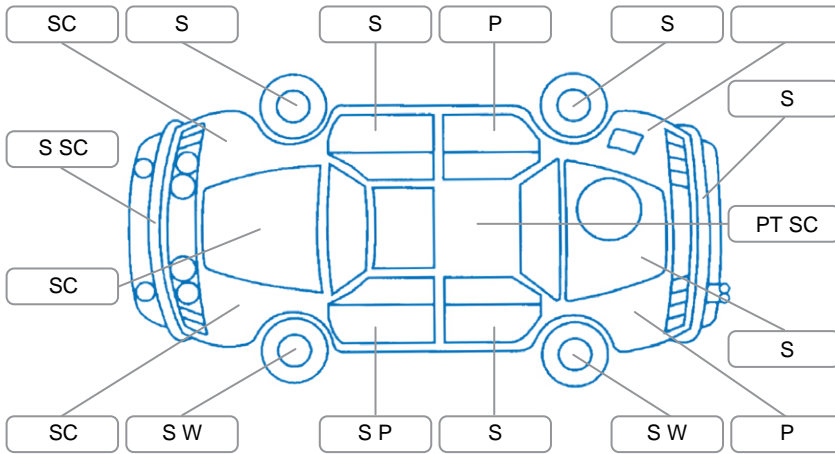

Report ID:	28,114,203	Version:	1
Created:	16 Apr 2026		

Make:	KIA	Model:	Cerato
Body Style:	Sedan	Year:	2017
Rego No.:	KYP514	Rego Expiry:	17 Oct 2026
WoF Expiry:	28 Apr 2027	Odometer:	93,900 Kms
Good No.:	28114203	VIN:	KNAFX417MJ5747355
Next Service:	103,091km's	Service History:	No

Key

S = Scratch R = Rust C = Crack * = Decals W = Significant scuffs
D = Dent PT = Paint defect P = Pin dent SC = Stone Chips

Note: some defects and blemishes may not be displayed in the diagram

Body Inspection Comments

Small stone crack in right side of windscreen.

Conditions During Body Inspection

Dry

Under Carriage and Under Bonnet Inspection Comments

Interior Comments

Seats:	Good
Carpets:	Good
Panels:	Good
Dashboard:	Good