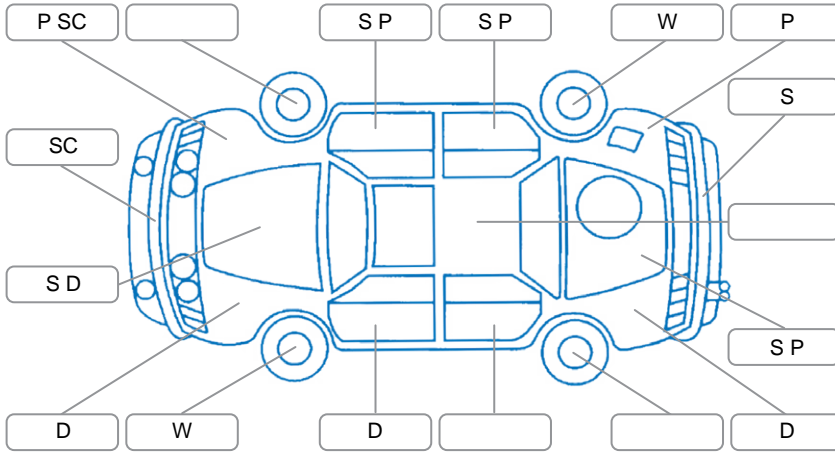

Report ID:	28,114,196	Version:	1
Created:	14 Apr 2026		

Make:	KIA	Model:	Stinger
Body Style:	Sedan	Year:	2021
Rego No.:	NSZ194	Rego Expiry:	17 May 2026
WoF Expiry:	17 Nov 2026	Odometer:	67,564 Kms
Good No.:	28114196	VIN:	KNAE551CMN6112905
Next Service:	70000	Service History:	Yes

Key
 S = Scratch R = Rust C = Crack * = Decals W = Significant scuffs
 D = Dent PT = Paint defect P = Pin dent SC = Stone Chips

Note: some defects and blemishes may not be displayed in the diagram

Body Inspection Comments