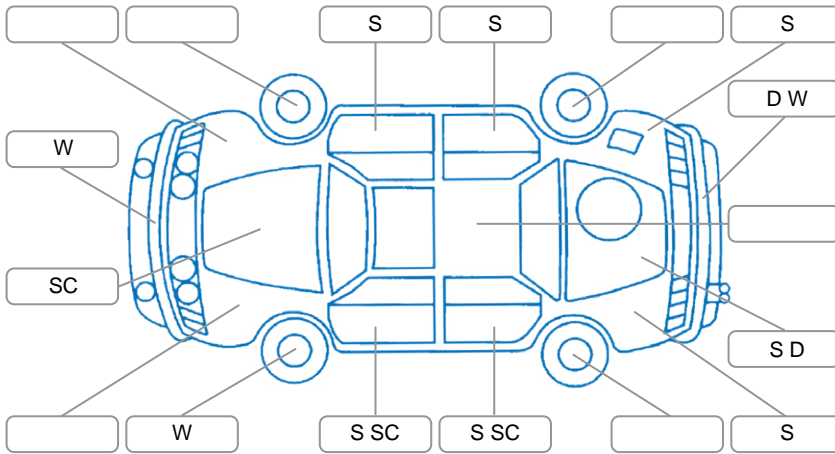

Report ID:	28,114,149	Version:	1
Created:	24 Apr 2026		

Make:	Nissan	Model:	Vanette
Body Style:	Wagon	Year:	2016
Rego No.:	PDD940	Rego Expiry:	24 Sep 2026
WoF Expiry:	30 Apr 2027	Odometer:	107,753 Kms
Good No.:	28114149	VIN:	7AT0DH19X22023345
Next Service:	117,000 kms	Service History:	No

Key
 S = Scratch R = Rust C = Crack * = Decals W = Significant scuffs
 D = Dent PT = Paint defect P = Pin dent SC = Stone Chips

Note: some defects and blemishes may not be displayed in the diagram

Body Inspection Comments

Conditions During Body Inspection: Wet

Under Carriage and Under Bonnet Inspection Comments

Front wheel drive.
 Freshly serviced.
 Slight surface rust underside.

Interior Comments

Seats:	Average
Carpets:	Average
Panels:	Average
Dashboard:	Average