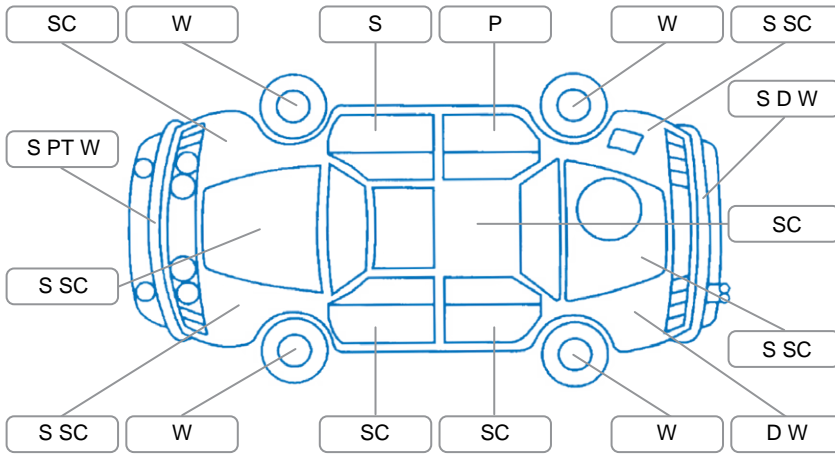

Report ID:	28,114,131	Version:	1
Created:	13 Apr 2026		

Make:	BMW	Model:	323I
Body Style:	Sedan	Year:	2008
Rego No.:	NCU226	Rego Expiry:	15 Apr 2026
WoF Expiry:	16 Jul 2026	Odometer:	159,112 Kms
Good No.:	28114131	VIN:	WBAVH16020NK92570
Next Service:	165,134km	Service History:	No

Key

S = Scratch R = Rust C = Crack * = Decals W = Significant scuffs
 D = Dent PT = Paint defect P = Pin dent SC = Stone Chips

Note: some defects and blemishes may not be displayed in the diagram

Body Inspection Comments

Roof lining sag

Conditions During Body Inspection

Dry

Under Carriage and Under Bonnet Inspection Comments

Interior Comments

Seats:	Good
Carpets:	Good
Panels:	sticky panels
Dashboard:	Good

General Comments

Road Conditions During Test Drive: Dry

Engine Timing Mechanism: Timing Chain

Evidence of Cam Belt Replacement: Yes No Kms

Inspected by: Rowan Fey

Published by: Rowan Fey

Inspection Date: 13 Apr 2026

	OK	Requires Attention	N/A
Engine			
Oil level	✓		
Smoke & fumes	✓		
Engine performance	✓		
Noise	✓		
Coolant condition	✓		
Cooling performance	✓		
Radiator / Hoses (visual)	✓		
Transmission			
Operation	✓		
Noise	✓		
Clutch			✓
CV joints	✓		
Wheel bearings	✓		
Brakes			
Performance	✓		
Hand brake	✓		
Tyres (lowest observed tread depth of tyres)			
Left front			5 mm
Right front			4 mm
Left rear			5 mm
Right rear			5 mm
Spare		N/A	
Suspension			
Suspension performance	✓		
Steering performance	✓		
Shock absorbers	✓		
Air Conditioning / Heater			
Operation	✓		
Electrical / Accessories			
Head lights	✓		
Tail lights	✓		
Indicators	✓		
Dashboard warning lights	✓		
Wipers (front & rear)	✓		
Window winder FL	✓		
Window winder FR	✓		
Window winder RL	✓		
Window winder RR	✓		
Rear view mirrors	✓		
Radio (basic test only)	✓		
CD (basic test only)	✓		
Number of keys	1		
Central locking	✓		
Remote locking		✓	
Sat. nav. (basic test only)			✓
Reversing camera			✓