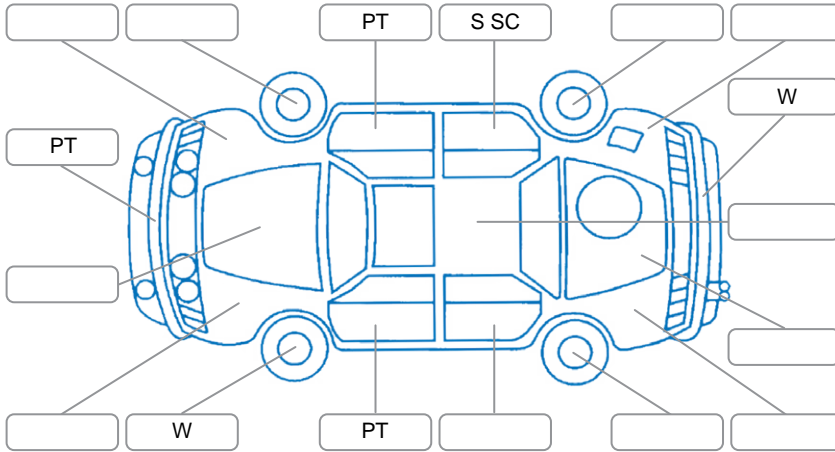

Report ID:	28,114,120	Version:	1
Created:	25 May 2026		

Make:	Nissan	Model:	NV350
Body Style:	Van	Year:	2016
Rego No.:	PCT465	Rego Expiry:	19 Sep 2026
WoF Expiry:	02 Jun 2027	Odometer:	189,710 Kms
Good No.:	28114120	VIN:	7AT0DH06X21024918
Next Service:	199,000 KMs	Service History:	No

### Key

S = Scratch    R = Rust    C = Crack    \* = Decals    W = Significant scuffs  
 D = Dent    PT = Paint defect    P = Pin dent    SC = Stone Chips

Note: some defects and blemishes may not be displayed in the diagram

### Body Inspection Comments

Windscreen edges delaminating slightly.

Conditions During Body Inspection

Wet

### Under Carriage and Under Bonnet Inspection Comments

Rear wheel drive.  
 Freshly serviced.  
 2 new tyres installed.