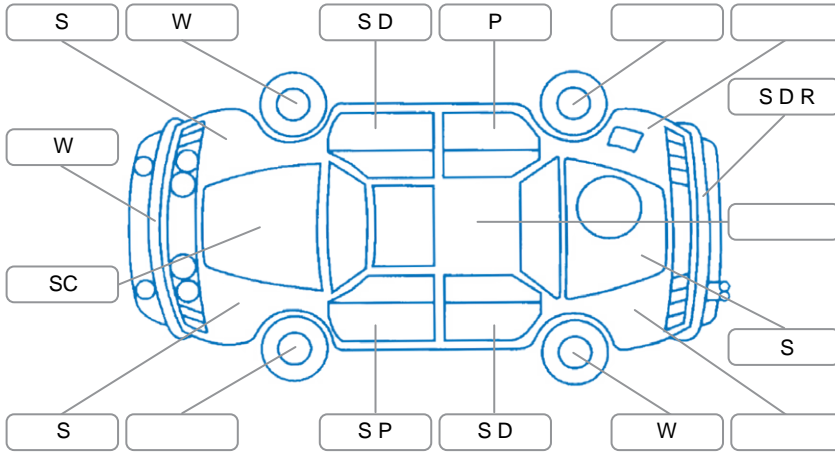

Report ID:	28,114,108	Version:	1
Created:	14 Apr 2026		

Make:	Toyota	Model:	Vitz
Body Style:	Hatchback	Year:	2004
Rego No.:	EYR19	Rego Expiry:	10 Jan 2027
WoF Expiry:	26 Jun 2026	Odometer:	241,691 Kms
Good No.:	28114108	VIN:	7A8H63E0709030484
Next Service:	250000	Service History:	No

Key

S = Scratch R = Rust C = Crack * = Decals W = Significant scuffs
 D = Dent PT = Paint defect P = Pin dent SC = Stone Chips

Note: some defects and blemishes may not be displayed in the diagram

Body Inspection Comments

Tailgate struts weak
 Underbody oxidation

Conditions During Body Inspection

Under Carriage and Under Bonnet Inspection Comments

Oil leaks

Interior Comments

Seats:	Average
Carpets:	Average
Panels:	Average
Dashboard:	Average