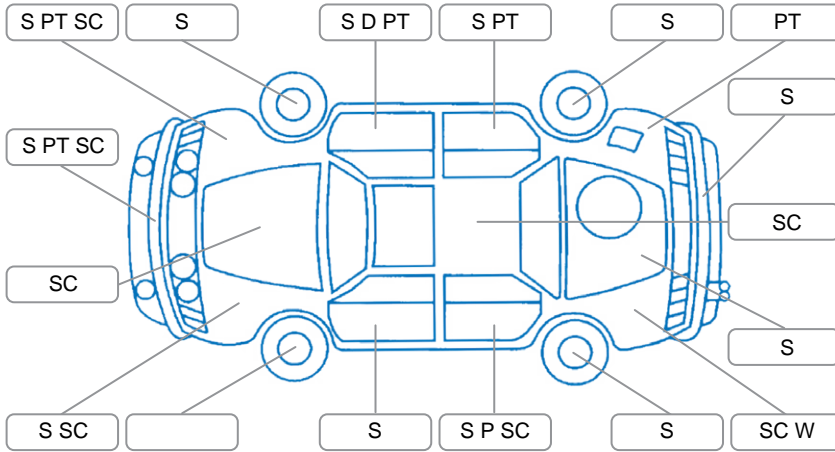

Report ID:	28,114,098	Version:	2
Created:	16 Apr 2026		

Make:	Honda	Model:	Odyssey
Body Style:	Wagon	Year:	2006
Rego No.:	LAC707	Rego Expiry:	05 Jul 2026
WoF Expiry:	10 Mar 2027	Odometer:	151,756 Kms
Good No.:	28114098	VIN:	7AT08G61X17201561
Next Service:	156,400kms	Service History:	No

Key

S = Scratch R = Rust C = Crack * = Decals W = Significant scuffs
 D = Dent PT = Paint defect P = Pin dent SC = Stone Chips

Note: some defects and blemishes may not be displayed in the diagram

Body Inspection Comments

- Poor fitting rear bumper.
- Right wing mirror casing cracked.
- Paint worn on right side of car, including cant rail.

Conditions During Body Inspection: Wet

Under Carriage and Under Bonnet Inspection Comments