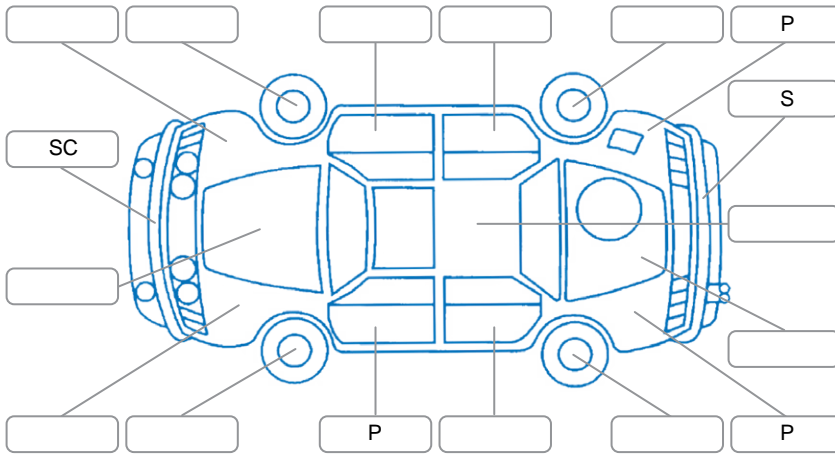

Report ID:	28,114,080	Version:	2
Created:	20 Apr 2026		

Make:	Toyota	Model:	Alphard
Body Style:	Wagon	Year:	2012
Rego No.:	NPL997	Rego Expiry:	02 Nov 2026
WoF Expiry:	04 May 2027	Odometer:	158,721 Kms
Good No.:	28114080	VIN:	7AT0H64EX21035193
Next Service:	168,722kms	Service History:	No

Key
 S = Scratch R = Rust C = Crack * = Decals W = Significant scuffs
 D = Dent PT = Paint defect P = Pin dent SC = Stone Chips

Note: some defects and blemishes may not be displayed in the diagram

Body Inspection Comments

Conditions During Body Inspection: Dry

Under Carriage and Under Bonnet Inspection Comments

Interior Comments

Seats:	Good
Carpets:	Good
Panels:	Good
Dashboard:	Good

General Comments

Road Conditions During Test Drive	Dry	
Engine Timing Mechanism	Timing Chain	
Evidence of Cam Belt Replacement	<input type="checkbox"/> Yes <input type="checkbox"/> No	Kms
Inspected by:	LukaAjitvan Woerden	
Published by:	Cody O'Neill	
Inspection Date:	14 Apr 2026	