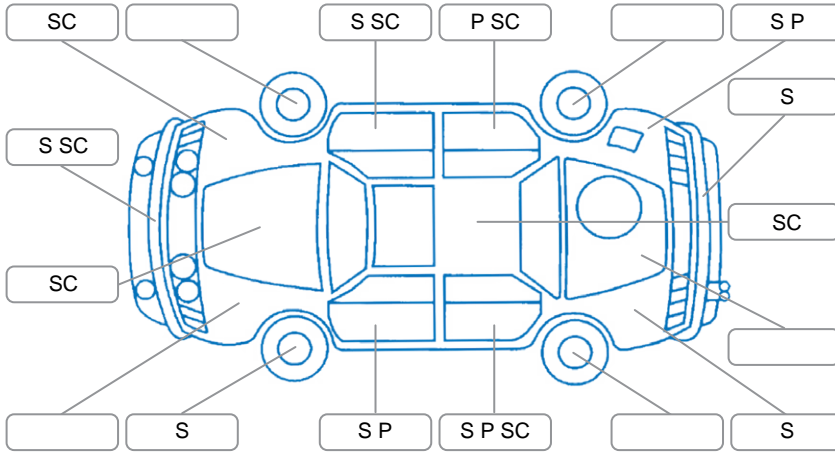

Report ID:	28,114,033	Version:	2
Created:	17 Apr 2026		

Make:	Nissan	Model:	Teana
Body Style:	Sedan	Year:	2012
Rego No.:	MBD671	Rego Expiry:	20 Sep 2026
WoF Expiry:	16 Sep 2026	Odometer:	177,957 Kms
Good No.:	28114033	VIN:	7AT0DH71X19250624
Next Service:	187,963kms	Service History:	No

Key

S = Scratch R = Rust C = Crack * = Decals W = Significant scuffs
 D = Dent PT = Paint defect P = Pin dent SC = Stone Chips

Note: some defects and blemishes may not be displayed in the diagram

Body Inspection Comments

Left wing mirror casing broken.
 Drivers door lock cover missing.

Conditions During Body Inspection Dry

Under Carriage and Under Bonnet Inspection Comments

Interior Comments

Seats:	Average
Carpets:	Average
Panels:	Average
Dashboard:	Average