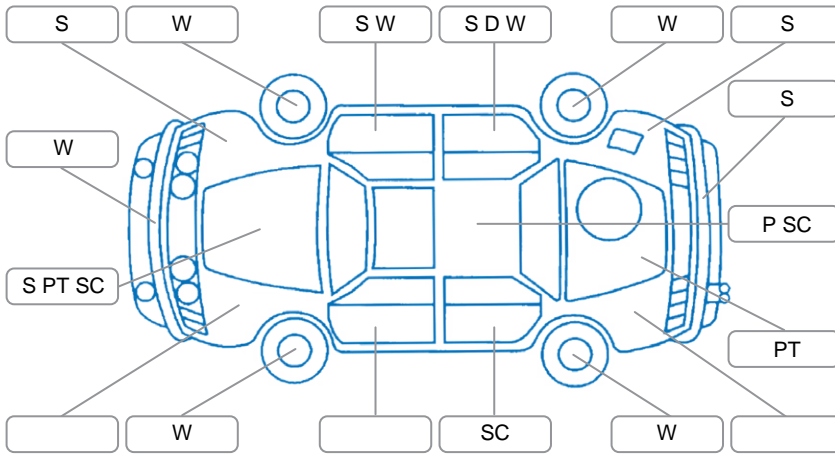

Report ID:	28,114,014	Version:	1
Created:	07 May 2026		

Make:	KIA	Model:	Cerato
Body Style:	Hatchback	Year:	2019
Rego No.:	MBH557	Rego Expiry:	24 Sep 2026
WoF Expiry:	27 Apr 2027	Odometer:	104,844 Kms
Good No.:	28114014	VIN:	KNAF251CMK5026068
Next Service:	114,800 Kms	Service History:	Yes

Key
 S = Scratch R = Rust C = Crack * = Decals W = Significant scuffs
 D = Dent PT = Paint defect P = Pin dent SC = Stone Chips

Note: some defects and blemishes may not be displayed in the diagram

Body Inspection Comments

Conditions During Body Inspection: Dry

Under Carriage and Under Bonnet Inspection Comments

Front-wheel drive

Interior Comments

Seats:	Good
Carpets:	Good
Panels:	Good
Dashboard:	Good

General Comments

Road Conditions During Test Drive	Dry		
Engine Timing Mechanism	Timing Chain		
Evidence of Cam Belt Replacement	<input type="checkbox"/> Yes	<input type="checkbox"/> No	Kms
Inspected by:	Ryan Scott		
Published by:	Jayson Rodriguez		
Inspection Date:	06 May 2026		