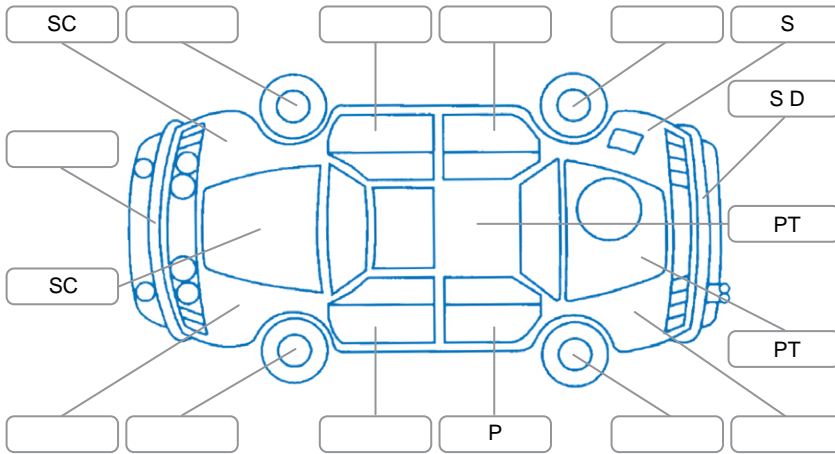

Key

S = Scratch R = Rust C = Crack * = Decals W = Significant scuffs
 D = Dent PT = Paint defect P = Pin dent SC = Stone Chips

Note: some defects and blemishes may not be displayed in the diagram

Body Inspection Comments

Conditions During Body Inspection: Dry

Under Carriage and Under Bonnet Inspection Comments

Interior Comments

Seats:	Good
Carpets:	Good
Panels:	Good
Dashboard:	Good

General Comments

Road Conditions During Test Drive	Dry	
Engine Timing Mechanism	Timing Chain	
Evidence of Cam Belt Replacement	<input type="checkbox"/> Yes <input type="checkbox"/> No	Kms
Inspected by:	Greg Morgan	
Published by:	Bailey Seymour	
Inspection Date:	13 Apr 2026	