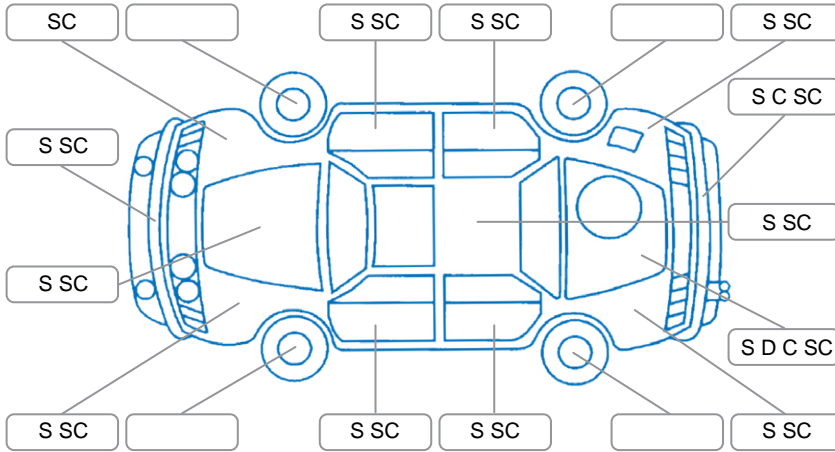

Report ID:	28,113,954	Version:	1
Created:	14 Apr 2026		

Make:	Nissan	Model:	Serena
Body Style:	Wagon	Year:	2011
Rego No.:	NBU708	Rego Expiry:	31 Mar 2027
WoF Expiry:	06 Sep 2026	Odometer:	188,791 Kms
Good No.:	28113954	VIN:	7AT0DH3FX20036725
Next Service:	195000	Service History:	No

**Key**

S = Scratch    R = Rust    C = Crack    \* = Decals    W = Significant scuffs  
 D = Dent    PT = Paint defect    P = Pin dent    SC = Stone Chips

Note: some defects and blemishes may not be displayed in the diagram