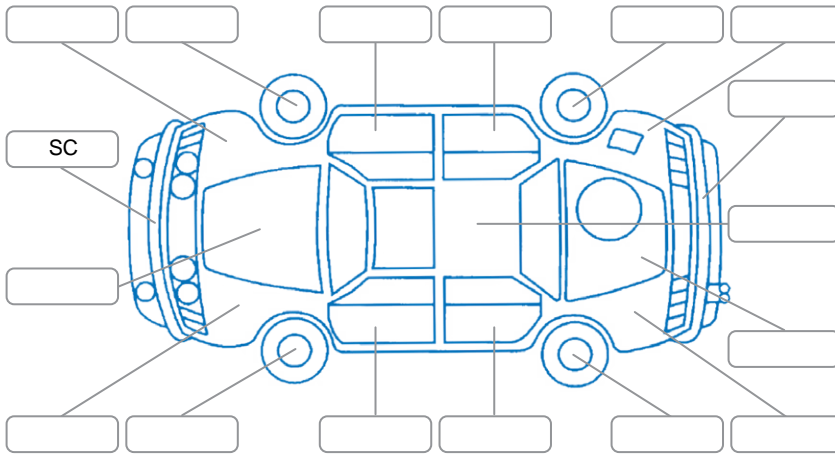

Report ID:	28,113,867	Version:	1
Created:	21 Apr 2026		

Make:	Mercedes-Benz	Model:	GLA250
Body Style:	Hatchback	Year:	2014
Rego No.:	QPD470	Rego Expiry:	18 Oct 2026
WoF Expiry:	24 Mar 2027	Odometer:	67,512 Kms
Good No.:	28113867	VIN:	WDC1569462J029234
Next Service:	77516	Service History:	No

**Key**  
 S = Scratch    R = Rust    C = Crack    \* = Decals    W = Significant scuffs  
 D = Dent    PT = Paint defect    P = Pin dent    SC = Stone Chips

Note: some defects and blemishes may not be displayed in the diagram

### Body Inspection Comments

Minor stonechips on windscreen

Conditions During Body Inspection    Wet