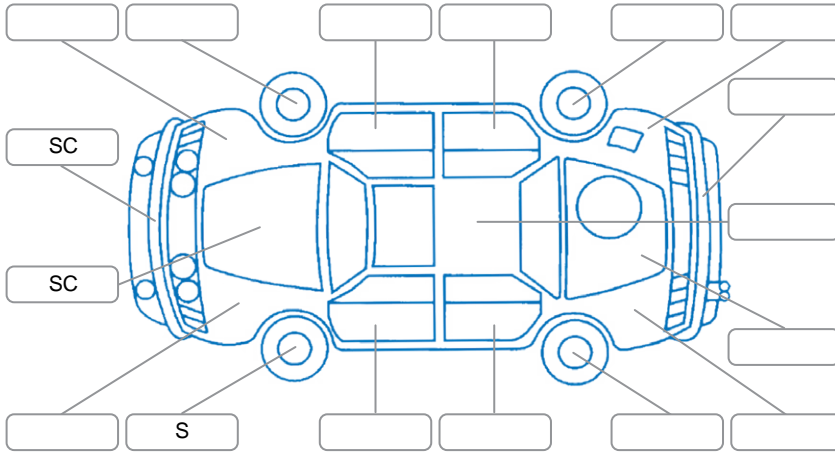

Report ID:	28,113,822	Version:	4
Created:	20 Apr 2026		

Make:	Hyundai	Model:	Kona
Body Style:	SUV	Year:	2021
Rego No.:	RNW879	Rego Expiry:	21 May 2026
WoF Expiry:	03 Feb 2027	Odometer:	107,548 Kms
Good No.:	28113822	VIN:	KMHK581AMLU661673
Next Service:	117,550km	Service History:	No

**Key**

S = Scratch    R = Rust    C = Crack    \* = Decals    W = Significant scuffs  
 D = Dent    PT = Paint defect    P = Pin dent    SC = Stone Chips

Note: some defects and blemishes may not be displayed in the diagram

Towbar sets off parking sensor.

Road Conditions During Test Drive	Dry
Engine Timing Mechanism	Timing Chain
Evidence of Cam Belt Replacement	<input type="checkbox"/> Yes <input type="checkbox"/> No    Kms
Inspected by:	LukaAjitvan Woerden
Published by:	Cody O'Neill
Inspection Date:	14 Apr 2026