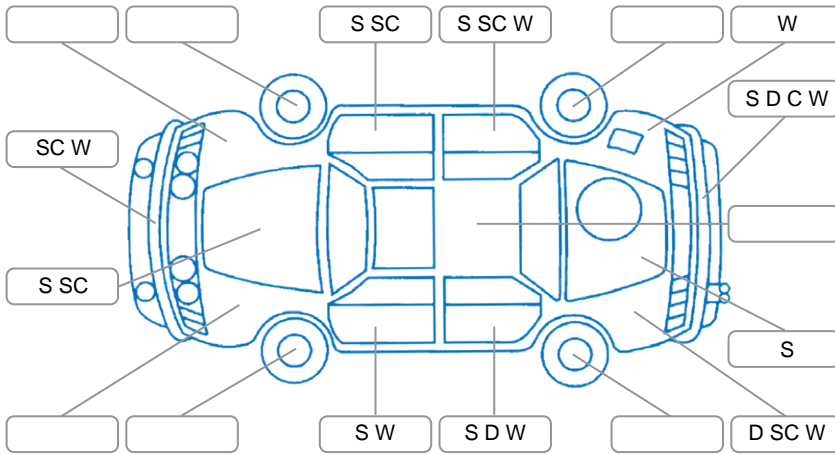

Report ID:	28,113,805	Version:	1
Created:	01 May 2026		

Make:	Toyota	Model:	Prius
Body Style:	Hatchback	Year:	2010
Rego No.:	PFD356	Rego Expiry:	01 Dec 2026
WoF Expiry:	21 Apr 2027	Odometer:	155,418 Kms
Good No.:	28113805	VIN:	7AT0H637X22211175
Next Service:	165000	Service History:	Yes

Key

S = Scratch R = Rust C = Crack * = Decals W = Significant scuffs
 D = Dent PT = Paint defect P = Pin dent SC = Stone Chips

Note: some defects and blemishes may not be displayed in the diagram

Body Inspection Comments

Conditions During Body Inspection: Dry Wet

Under Carriage and Under Bonnet Inspection Comments

Interior Comments

Seats:	Average
Carpets:	Average
Panels:	scuffs.
Dashboard:	Average

General Comments

Road Conditions During Test Drive	Wet	
Engine Timing Mechanism	Timing Chain	
Evidence of Cam Belt Replacement	<input type="checkbox"/> Yes <input type="checkbox"/> No	Kms
Inspected by:	Finlay Lemmens	
Published by:	Laura Iovine	
Inspection Date:	14 Apr 2026	