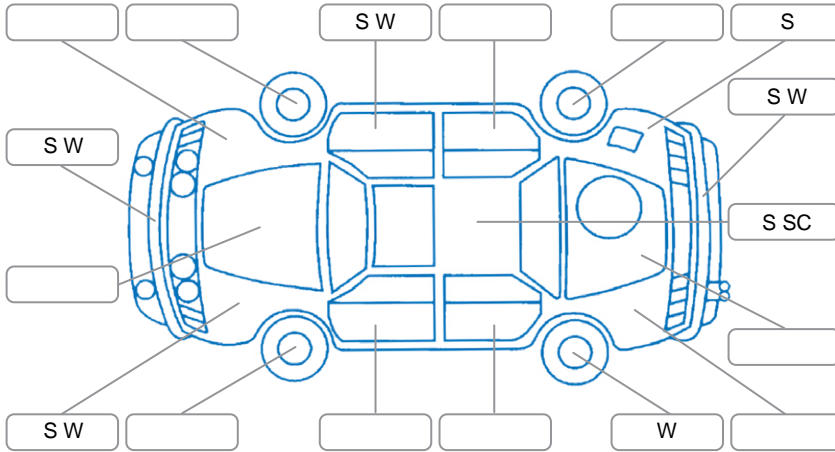

Report ID:	28,113,776	Version:	1
Created:	13 Apr 2026		

Make:	KIA	Model:	Sportage
Body Style:	SUV	Year:	2007
Rego No.:	DWT581	Rego Expiry:	14 Jul 2026
WoF Expiry:	27 Jun 2026	Odometer:	167,105 Kms
Good No.:	28113776	VIN:	KNEJE55537K344693
Next Service:	161951	Service History:	No

Key

S = Scratch R = Rust C = Crack * = Decals W = Significant scuffs
 D = Dent PT = Paint defect P = Pin dent SC = Stone Chips

Note: some defects and blemishes may not be displayed in the diagram

Body Inspection Comments

Wiper blades worn

Conditions During Body Inspection

Dry

Under Carriage and Under Bonnet Inspection Comments

Engine oil leaks, oil leaks around turbo
 crack in windshield

Interior Comments

Seats:	Good
Carpets:	Good
Panels:	Good
Dashboard:	Good