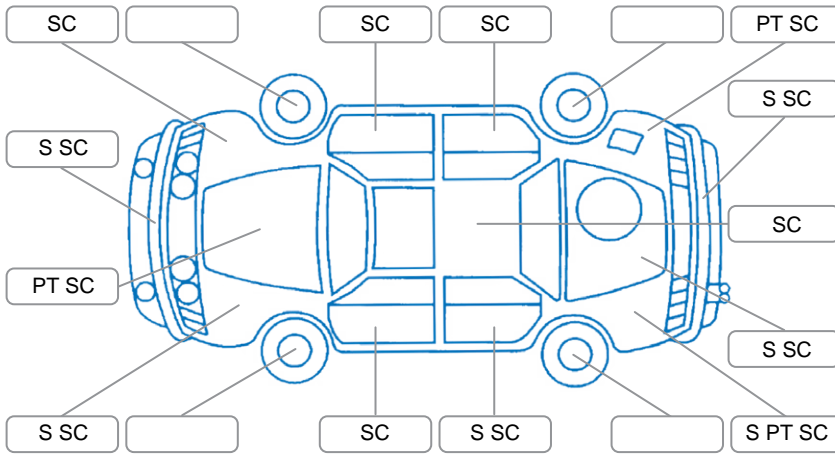

Report ID:	28,113,769	Version:	2
Created:	26 Apr 2026		

Make:	Mazda	Model:	Bt-50
Body Style:	Utility	Year:	2011
Rego No.:	FTD506	Rego Expiry:	02 Apr 2026
WoF Expiry:	12 Dec 2026	Odometer:	303,889 Kms
Good No.:	28113769	VIN:	MMOUNY0E400884745
Next Service:	313900	Service History:	No

Key

S = Scratch R = Rust C = Crack * = Decals W = Significant scuffs
 D = Dent PT = Paint defect P = Pin dent SC = Stone Chips

Note: some defects and blemishes may not be displayed in the diagram

Body Inspection Comments

Minor stonechips on windscreen Rear left

Conditions During Body Inspection

Wet

Under Carriage and Under Bonnet Inspection Comments

Four wheel drive

Interior Comments

Seats:	Good
Carpets:	Good
Panels:	Good
Dashboard:	Good