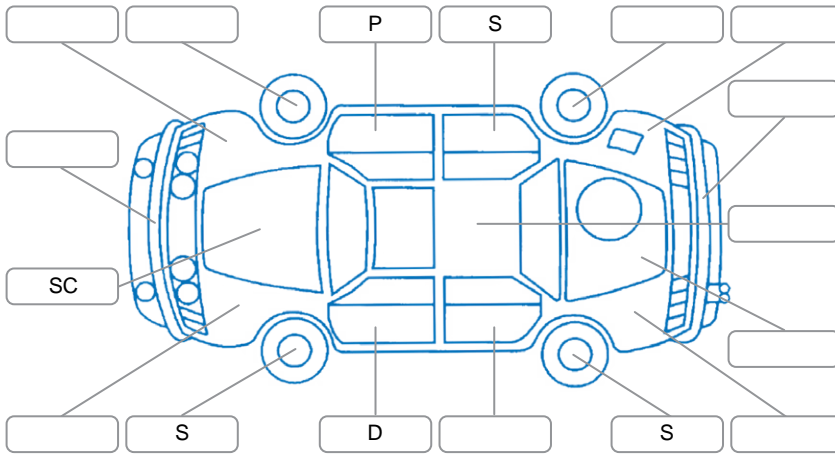

Report ID:	28,113,724	Version:	3
Created:	13 Apr 2026		

Make:	Toyota	Model:	Vitz
Body Style:	Hatchback	Year:	2017
Rego No.:	QKA305	Rego Expiry:	16 Apr 2026
WoF Expiry:	13 Apr 2027	Odometer:	108,452 Kms
Good No.:	28113724	VIN:	7AT0H63EX22020428
Next Service:	118000	Service History:	No

Key
 S = Scratch R = Rust C = Crack * = Decals W = Significant scuffs
 D = Dent PT = Paint defect P = Pin dent SC = Stone Chips

Note: some defects and blemishes may not be displayed in the diagram

Body Inspection Comments

Conditions During Body Inspection: Dry Wet

Under Carriage and Under Bonnet Inspection Comments

Interior Comments

Seats:	Good
Carpets:	Good
Panels:	Good
Dashboard:	Good

General Comments

Road Conditions During Test Drive	Wet	
Engine Timing Mechanism	Timing Chain	
Evidence of Cam Belt Replacement	<input type="checkbox"/> Yes <input type="checkbox"/> No	Kms
Inspected by:	Chris Buckley	
Published by:	Jeremy Hutchings	
Inspection Date:	13 Apr 2026	