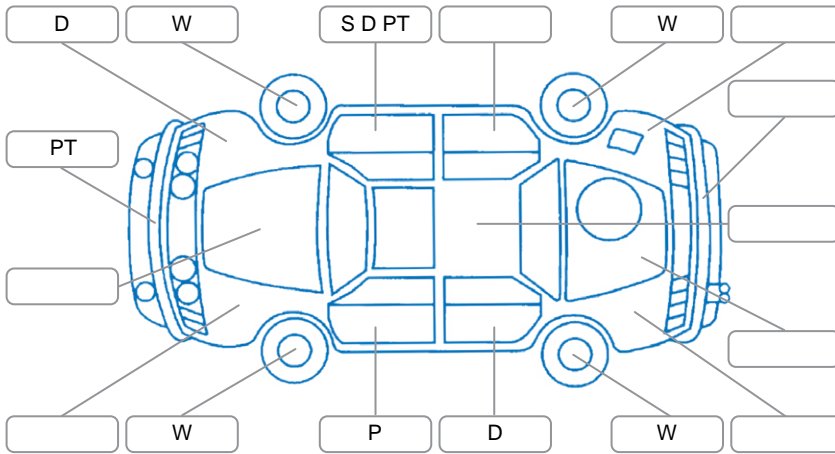

Report ID:	28,113,707	Version:	3
Created:	24 Apr 2026		

Make:	Toyota	Model:	Markx
Body Style:	Sedan	Year:	2008
Rego No.:	KQU276	Rego Expiry:	18 Nov 2026
WoF Expiry:	28 Apr 2027	Odometer:	158,590 Kms
Good No.:	28113707	VIN:	7AT0H64TX17065476
Next Service:	168000 kms	Service History:	No

Key
 S = Scratch R = Rust C = Crack * = Decals W = Significant scuffs
 D = Dent PT = Paint defect P = Pin dent SC = Stone Chips

Note: some defects and blemishes may not be displayed in the diagram

Body Inspection Comments