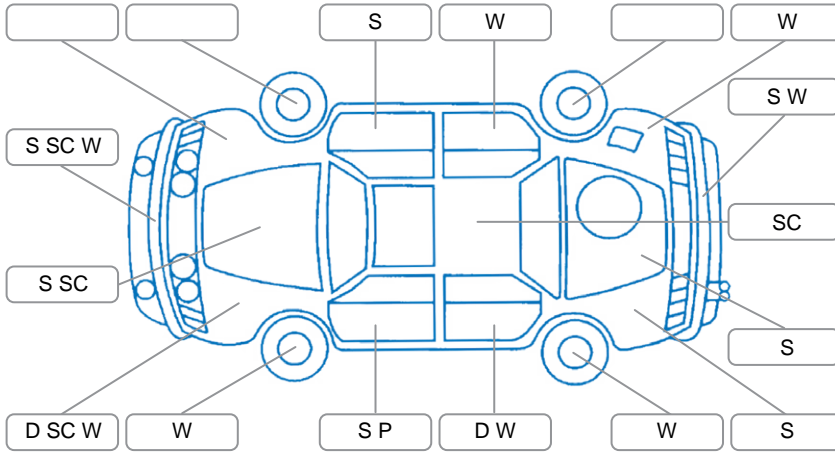

Report ID:	28,113,688	Version:	1
Created:	13 Apr 2026		

Make:	KIA	Model:	Cerato
Body Style:	Hatchback	Year:	2013
Rego No.:	GUS588	Rego Expiry:	25 Jul 2026
WoF Expiry:	06 Jun 2026	Odometer:	103,727 Kms
Good No.:	28113688	VIN:	KNAFT512MD5743478
Next Service:	111,000km	Service History:	Yes

### Key

S = Scratch    R = Rust    C = Crack    \* = Decals    W = Significant scuffs  
 D = Dent    PT = Paint defect    P = Pin dent    SC = Stone Chips

Note: some defects and blemishes may not be displayed in the diagram