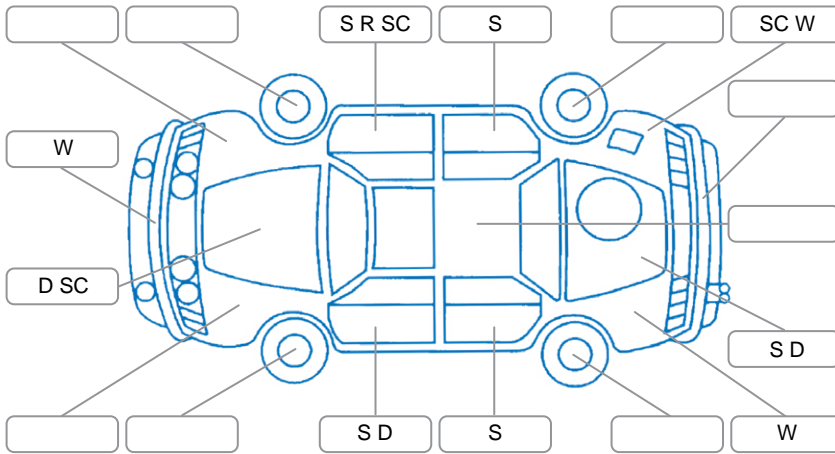

Report ID:	28,113,626	Version:	1
Created:	28 Apr 2026		

Make:	Nissan	Model:	NV350
Body Style:	Van	Year:	2016
Rego No.:	PBA487	Rego Expiry:	02 Aug 2026
WoF Expiry:	02 Apr 2027	Odometer:	220,438 Kms
Good No.:	28113626	VIN:	7AT0DH8RX21024261
Next Service:	230,000	Service History:	Yes

### Key

S = Scratch    R = Rust    C = Crack    \* = Decals    W = Significant scuffs  
 D = Dent    PT = Paint defect    P = Pin dent    SC = Stone Chips

Note: some defects and blemishes may not be displayed in the diagram