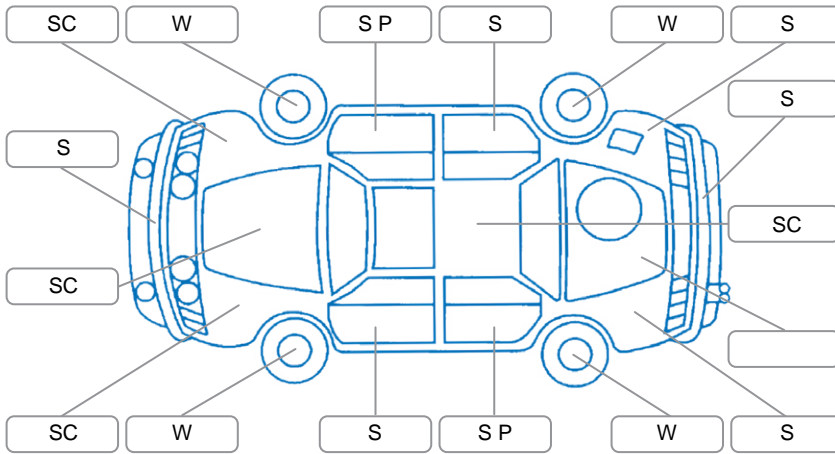

Report ID:	28,113,619	Version:	2
Created:	17 Apr 2026		

Make:	Volkswagen	Model:	Cross Polo
Body Style:	Hatchback	Year:	2011
Rego No.:	MMS813	Rego Expiry:	01 May 2026
WoF Expiry:	29 Apr 2027	Odometer:	129,458 Kms
Good No.:	28113619	VIN:	WVWZZZ6RZBU040014
Next Service:	139000kms	Service History:	No

**Key**  
 S = Scratch    R = Rust    C = Crack    \* = Decals    W = Significant scuffs  
 D = Dent    PT = Paint defect    P = Pin dent    SC = Stone Chips

Note: some defects and blemishes may not be displayed in the diagram