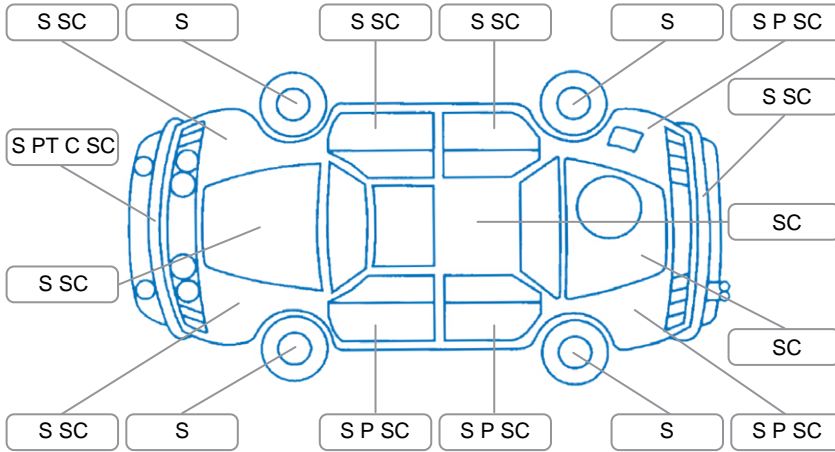

Report ID:	28,113,603	Version:	1
Created:	13 Apr 2026		

Make:	Honda	Model:	Odyssey
Body Style:	Wagon	Year:	2004
Rego No.:	LCF273	Rego Expiry:	30 Apr 2026
WoF Expiry:	20 Mar 2027	Odometer:	230,884 Kms
Good No.:	28113603	VIN:	7AT08G61X17079296
Next Service:	210,000 Kms	Service History:	No

Key

S = Scratch R = Rust C = Crack * = Decals W = Significant scuffs
 D = Dent PT = Paint defect P = Pin dent SC = Stone Chips

Note: some defects and blemishes may not be displayed in the diagram

Body Inspection Comments

Front bumper needs refitted.
 Dents in LH cant rail.
 LH taillight cracked.

Conditions During Body Inspection Wet

Under Carriage and Under Bonnet Inspection Comments

Interior Comments

Seats:	Good
Carpets:	Good
Panels:	Average
Dashboard:	Average