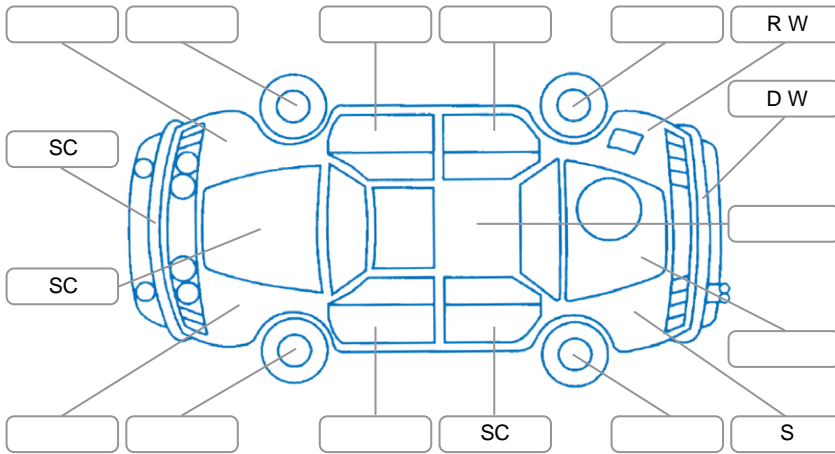

Report ID:	28,113,571	Version:	3
Created:	15 Jun 2026		

Make:	Mitsubishi	Model:	L300
Body Style:	Van	Year:	2012
Rego No.:	GQN804	Rego Expiry:	08 Jul 2026
WoF Expiry:	29 Apr 2027	Odometer:	202,610 Kms
Good No.:	28113571	VIN:	JMASNP04VDA800288
Next Service:	211,139	Service History:	Yes

Key
 S = Scratch R = Rust C = Crack * = Decals W = Significant scuffs
 D = Dent PT = Paint defect P = Pin dent SC = Stone Chips

Note: some defects and blemishes may not be displayed in the diagram

Body Inspection Comments

Car has been repainted. Rear bumper has screw in it.
 Jacking equipment incomplete.

Conditions During Body Inspection Dry

Under Carriage and Under Bonnet Inspection Comments

Interior Comments

Seats:	drivers seat ripped.
Carpets:	drivers footwell carpet worn.
Panels:	scuffs.
Dashboard:	screws in dash board.