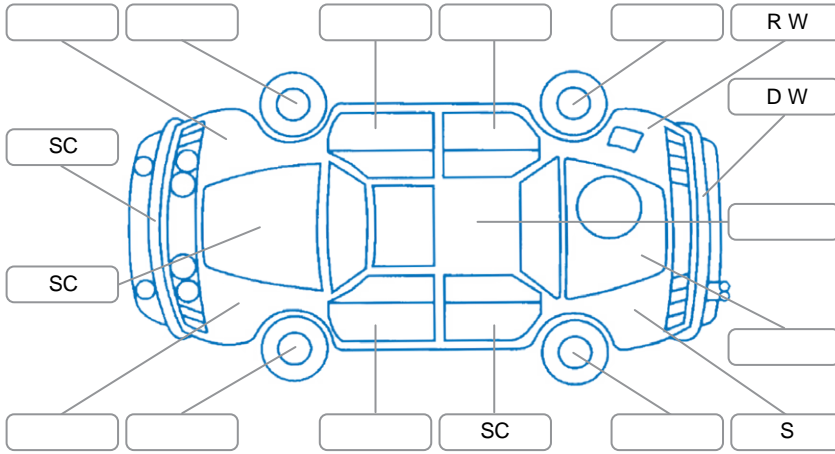

Report ID:	28,113,571	Version:	2
Created:	04 May 2026		

Make:	Mitsubishi	Model:	L300
Body Style:	Van	Year:	2012
Rego No.:	GQN804	Rego Expiry:	08 Jul 2026
WoF Expiry:	29 Apr 2027	Odometer:	202,610 Kms
Good No.:	28113571	VIN:	JMASNP04VDA800288
Next Service:	211,139	Service History:	Yes

Key

S = Scratch R = Rust C = Crack * = Decals W = Significant scuffs
 D = Dent PT = Paint defect P = Pin dent SC = Stone Chips

Note: some defects and blemishes may not be displayed in the diagram

Body Inspection Comments