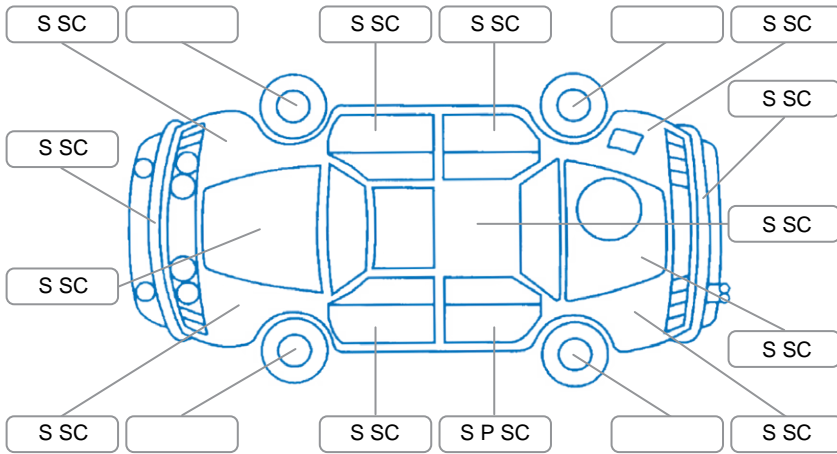

Report ID:	28,113,559	Version:	1
Created:	16 Apr 2026		

Make:	KIA	Model:	Sportage
Body Style:	SUV	Year:	2016
Rego No.:	KCC373	Rego Expiry:	22 Sep 2026
WoF Expiry:	27 Apr 2027	Odometer:	97,214 Kms
Good No.:	28113559	VIN:	KNAPN81AMG7142220
Next Service:	111800	Service History:	Yes

**Key**

S = Scratch    R = Rust    C = Crack    \* = Decals    W = Significant scuffs  
 D = Dent    PT = Paint defect    P = Pin dent    SC = Stone Chips

Note: some defects and blemishes may not be displayed in the diagram