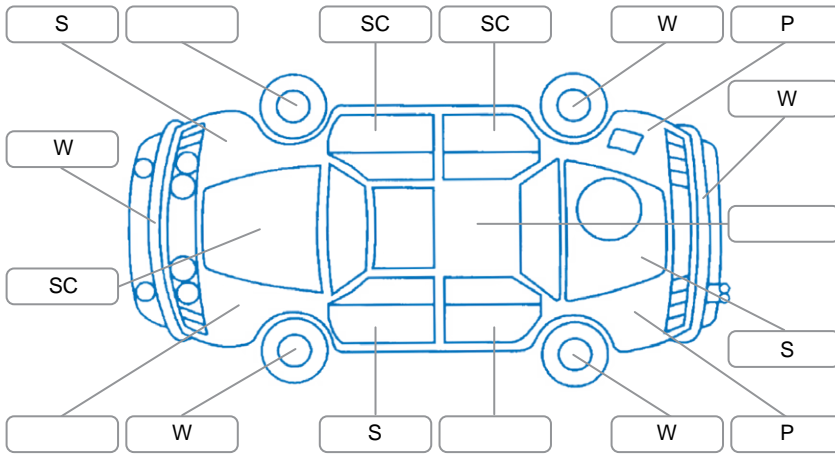

Report ID:	28,113,528	Version:	1
Created:	13 Apr 2026		

Make:	Honda	Model:	FIT Shuttle
Body Style:	Wagon	Year:	2012
Rego No.:	MKQ954	Rego Expiry:	27 Mar 2027
WoF Expiry:	19 Sep 2026	Odometer:	152,869 Kms
Good No.:	28113528	VIN:	7AT08G2YX19102022
Next Service:		Service History:	No

**Key**  
 S = Scratch    R = Rust    C = Crack    \* = Decals    W = Significant scuffs  
 D = Dent    PT = Paint defect    P = Pin dent    SC = Stone Chips

Note: some defects and blemishes may not be displayed in the diagram