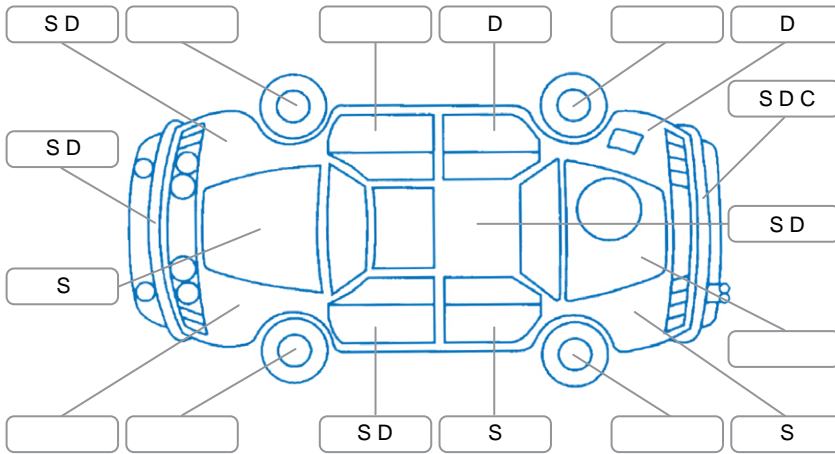

Report ID:	28,113,500	Version:	1
Created:	13 Apr 2026		

Make:	Honda	Model:	Edix
Body Style:	Wagon	Year:	2004
Rego No.:	JMP157	Rego Expiry:	19 Aug 2026
WoF Expiry:	22 Dec 2026	Odometer:	111,191 Kms
Good No.:	28113500	VIN:	7AT08GB5X15003420
Next Service:	Over due	Service History:	No

**Key**  
 S = Scratch    R = Rust    C = Crack    \* = Decals    W = Significant scuffs  
 D = Dent    PT = Paint defect    P = Pin dent    SC = Stone Chips

Note: some defects and blemishes may not be displayed in the diagram