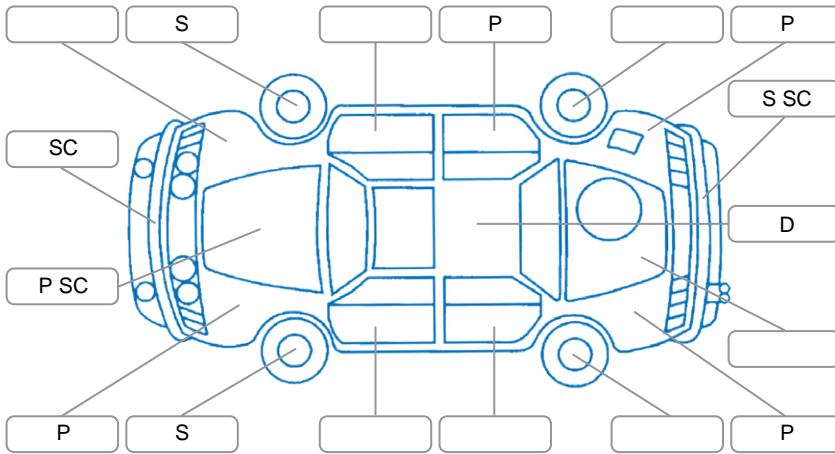

Report ID:	28,113,494	Version:	2
Created:	17 Apr 2026		

Make:	Honda	Model:	Elyson
Body Style:	Wagon	Year:	2005
Rego No.:	NHL967	Rego Expiry:	21 Apr 2026
WoF Expiry:	17 Jan 2027	Odometer:	140,937 Kms
Good No.:	28113494	VIN:	7AT08GBPX21012291
Next Service:	144,000kms	Service History:	No

**Key**  
 S = Scratch    R = Rust    C = Crack    \* = Decals    W = Significant scuffs  
 D = Dent    PT = Paint defect    P = Pin dent    SC = Stone Chips

Note: some defects and blemishes may not be displayed in the diagram