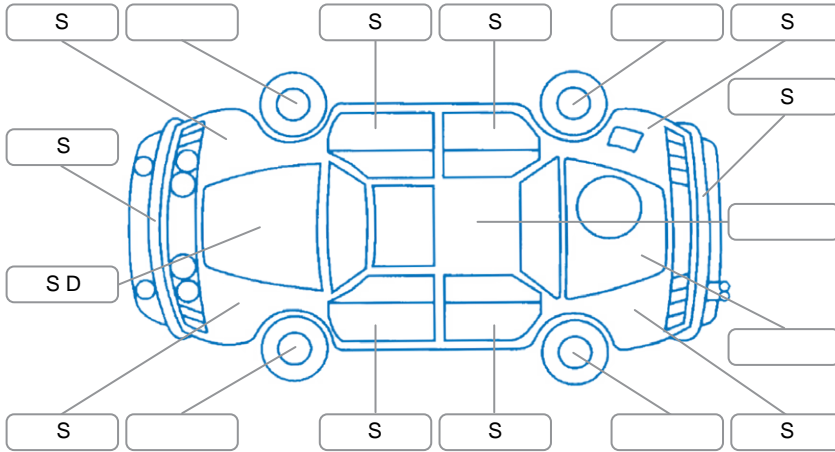

Report ID:	28,113,487	Version:	4
Created:	07 May 2026		

Make:	Mitsubishi	Model:	Pajero
Body Style:	Wagon	Year:	2006
Rego No.:	MZN736	Rego Expiry:	27 May 2026
WoF Expiry:	19 May 2027	Odometer:	173,213 Kms
Good No.:	28113487	VIN:	7AT0CJ08X20001225
Next Service:	179000	Service History:	No

**Key**

S = Scratch    R = Rust    C = Crack    \* = Decals    W = Significant scuffs  
 D = Dent    PT = Paint defect    P = Pin dent    SC = Stone Chips

Note: some defects and blemishes may not be displayed in the diagram

**Body Inspection Comments**

Drivers seat base torn

Conditions During Body Inspection

Dry

**Under Carriage and Under Bonnet Inspection Comments**

**Interior Comments**

Seats:	Poor
Carpets:	Average
Panels:	Average
Dashboard:	Average

**General Comments**

Intermittent squeal/squeak from right side dash area  
 Stone chip left side of window screen

Road Conditions During Test Drive    Dry

Engine Timing Mechanism    Timing Chain

Evidence of Cam Belt Replacement     Yes     No    Kms