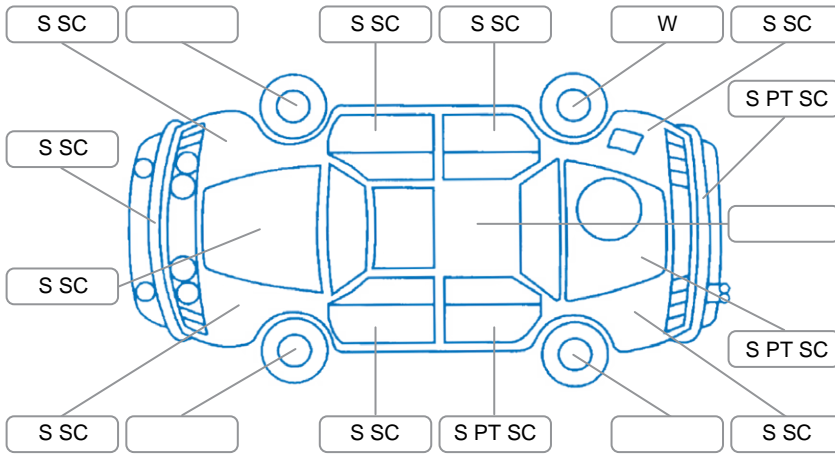

Report ID:	28,113,441	Version:	1
Created:	28 Apr 2026		

Make:	Mazda	Model:	Axela
Body Style:	Hatchback	Year:	2015
Rego No.:	MWF286	Rego Expiry:	08 Dec 2026
WoF Expiry:	13 Nov 2026	Odometer:	181,823 Kms
Good No.:	28113441	VIN:	7AT0C13JX20110474
Next Service:		Service History:	No

Key

S = Scratch R = Rust C = Crack * = Decals W = Significant scuffs
 D = Dent PT = Paint defect P = Pin dent SC = Stone Chips

Note: some defects and blemishes may not be displayed in the diagram

Body Inspection Comments

Conditions During Body Inspection

Wet

Under Carriage and Under Bonnet Inspection Comments

Front wheel drive

Interior Comments

Seats: front left seat has rips/holes in fabric

Carpets: Good

Panels: Good