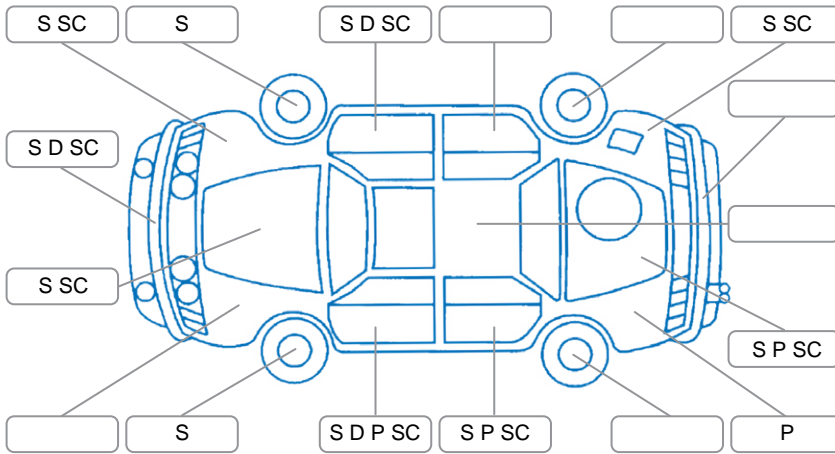

Report ID:	28,113,425	Version:	3
Created:	23 Apr 2026		

Make:	Mazda	Model:	CX-5
Body Style:	SUV	Year:	2020
Rego No.:	MZT420	Rego Expiry:	02 Aug 2026
WoF Expiry:	09 Jan 2027	Odometer:	83,094 Kms
Good No.:	28113425	VIN:	JM0KF4WLA00401786
Next Service:	90,000 Kms	Service History:	Yes

Key
 S = Scratch R = Rust C = Crack * = Decals W = Significant scuffs
 D = Dent PT = Paint defect P = Pin dent SC = Stone Chips

Note: some defects and blemishes may not be displayed in the diagram

Body Inspection Comments

Conditions During Body Inspection

Under Carriage and Under Bonnet Inspection Comments

Interior Comments

Seats:	Good
Carpets:	Good
Panels:	Good
Dashboard:	Good

General Comments

Road Conditions During Test Drive	Dry
Engine Timing Mechanism	Timing Chain
Evidence of Cam Belt Replacement	<input type="checkbox"/> Yes <input type="checkbox"/> No Kms
Inspected by:	Troy Smith
Published by:	Shanna Bullion
Inspection Date:	13 Apr 2026