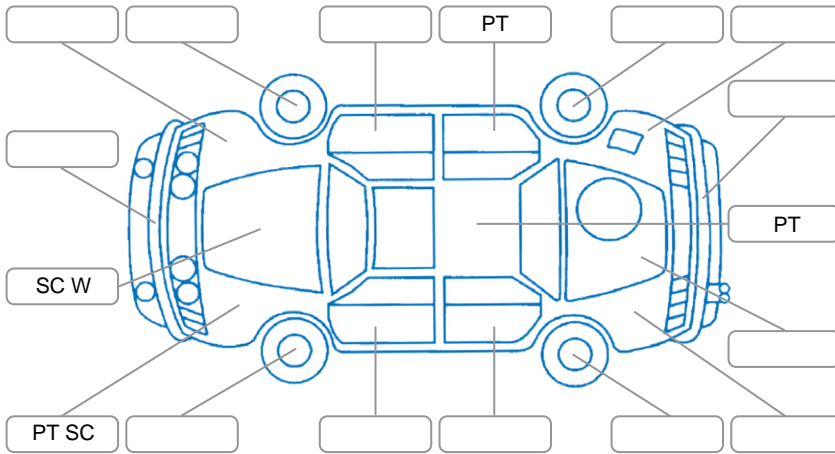

Report ID:	28,113,397	Version:	1
Created:	13 Apr 2026		

Make:	Toyota	Model:	Surf
Body Style:	Wagon	Year:	1997
Rego No.:	MBE111	Rego Expiry:	22 Jun 2026
WoF Expiry:	13 Jun 2026	Odometer:	268,259 Kms
Good No.:	28113397	VIN:	7AT0H60GX19009552
Next Service:	unknown	Service History:	No

Key

S = Scratch R = Rust C = Crack * = Decals W = Significant scuffs
 D = Dent PT = Paint defect P = Pin dent SC = Stone Chips

Note: some defects and blemishes may not be displayed in the diagram

Body Inspection Comments