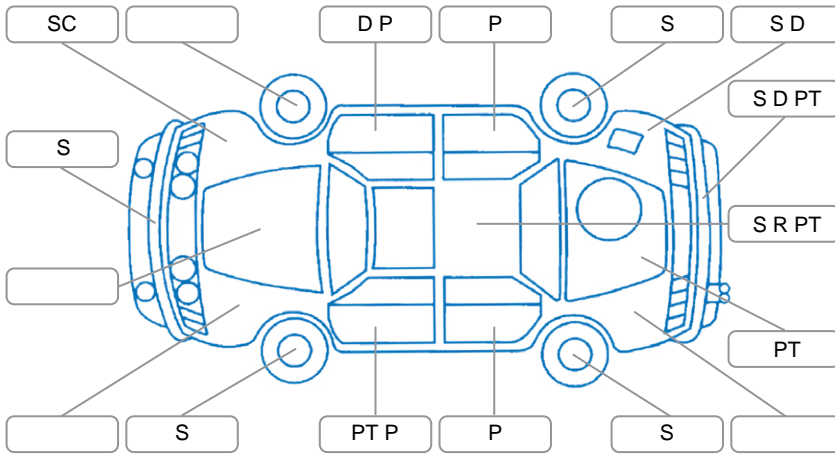

Report ID:	28,113,378	Version:	3
Created:	10 May 2026		

Make:	Ssangyong	Model:	Korando
Body Style:	SUV	Year:	2016
Rego No.:	NBH679	Rego Expiry:	28 Feb 2027
WoF Expiry:	13 Jan 2027	Odometer:	139,211 Kms
Good No.:	28113378	VIN:	KPTB0B18SFP231710
Next Service:	149000 kms	Service History:	No

Key

S = Scratch R = Rust C = Crack * = Decals W = Significant scuffs
 D = Dent PT = Paint defect P = Pin dent SC = Stone Chips

Note: some defects and blemishes may not be displayed in the diagram

Body Inspection Comments

Boot lid interior panel trim piece missing.

Conditions During Body Inspection

Dry

Under Carriage and Under Bonnet Inspection Comments

Interior Comments

Seats:	Average
Carpets:	Good
Panels:	Poor
Dashboard:	Good