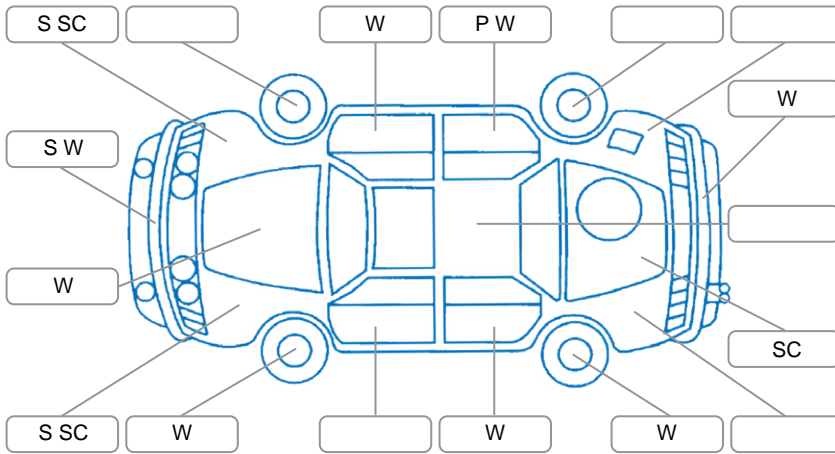

Key

S = Scratch R = Rust C = Crack * = Decals W = Significant scuffs
 D = Dent PT = Paint defect P = Pin dent SC = Stone Chips

Note: some defects and blemishes may not be displayed in the diagram

Body Inspection Comments

Windscreen stone chips

Conditions During Body Inspection

Dry

Under Carriage and Under Bonnet Inspection Comments

All wheel drive

Interior Comments

Seats:	Good
Carpets:	Good
Panels:	Good
Dashboard:	Good

General Comments