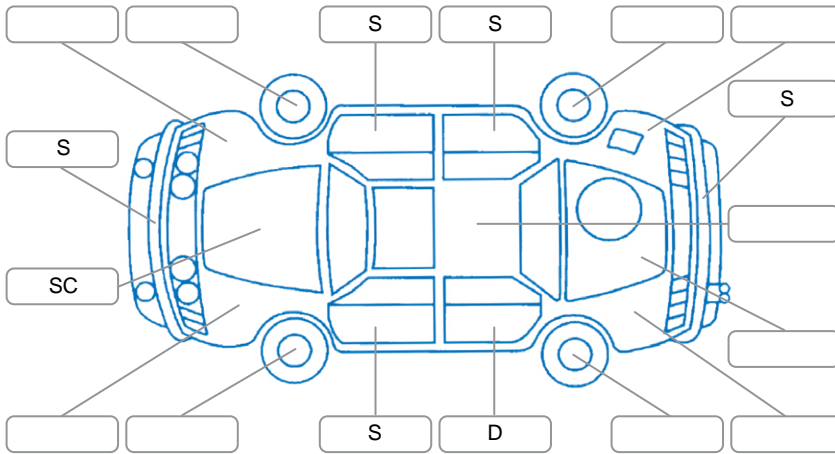

Report ID:	28,113,268	Version:	3
Created:	18 Apr 2026		

Make:	Volkswagen	Model:	Tiguan
Body Style:	SUV	Year:	2009
Rego No.:	FCT593	Rego Expiry:	03 Feb 2027
WoF Expiry:	19 Dec 2026	Odometer:	117,905 Kms
Good No.:	28113268	VIN:	WVGZZZ5NZ9W103828
Next Service:	128530	Service History:	No

Key
 S = Scratch R = Rust C = Crack * = Decals W = Significant scuffs
 D = Dent PT = Paint defect P = Pin dent SC = Stone Chips

Note: some defects and blemishes may not be displayed in the diagram

Body Inspection Comments

Average

Conditions During Body Inspection: Dry

Under Carriage and Under Bonnet Inspection Comments

Interior Comments

Seats:	Average
Carpets:	Average
Panels:	Average
Dashboard:	Average

General Comments

Good

Road Conditions During Test Drive	Dry
Engine Timing Mechanism	Unknown
Evidence of Cam Belt Replacement	<input type="checkbox"/> Yes <input type="checkbox"/> No Kms
Inspected by:	AI Osmena
Published by:	Terence Wickham
Inspection Date:	13 Apr 2026