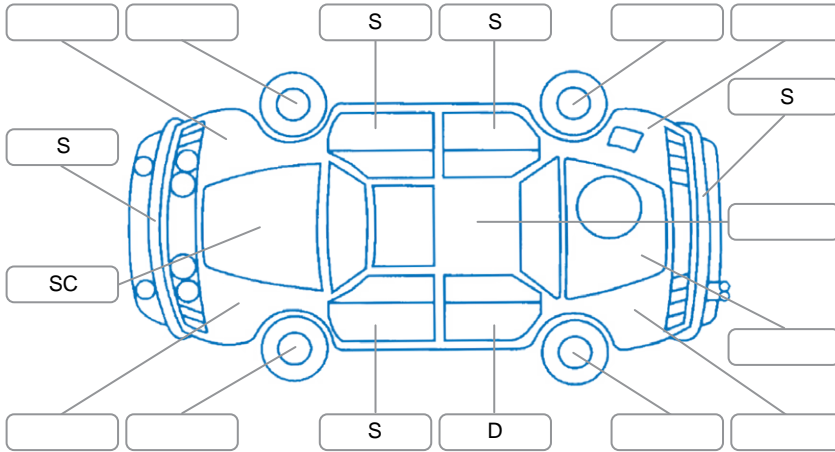

Report ID:	28,113,268	Version:	4
Created:	05 May 2026		

Make:	Volkswagen	Model:	Tiguan
Body Style:	SUV	Year:	2009
Rego No.:	FCT593	Rego Expiry:	03 Feb 2027
WoF Expiry:	18 May 2027	Odometer:	118,039 Kms
Good No.:	28113268	VIN:	WVGZZZ5NZ9W103828
Next Service:	128530	Service History:	No

Key

S = Scratch R = Rust C = Crack * = Decals W = Significant scuffs
 D = Dent PT = Paint defect P = Pin dent SC = Stone Chips

Note: some defects and blemishes may not be displayed in the diagram

Body Inspection Comments