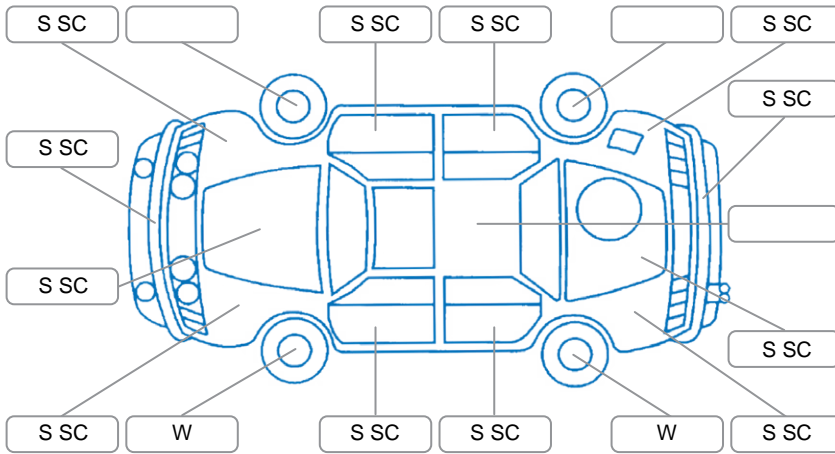

Report ID:	28,113,186	Version:	2
Created:	13 Apr 2026		

Make:	BMW	Model:	320I
Body Style:	Sedan	Year:	2013
Rego No.:	NUJ538	Rego Expiry:	31 Jan 2026
WoF Expiry:	07 Apr 2026	Odometer:	120,180 Kms
Good No.:	28113186	VIN:	WBA3C36000NP39009
Next Service:	105000	Service History:	No

Key
 S = Scratch R = Rust C = Crack * = Decals W = Significant scuffs
 D = Dent PT = Paint defect P = Pin dent SC = Stone Chips

Note: some defects and blemishes may not be displayed in the diagram

Body Inspection Comments

Panels: worn parts

Dashboard: Average

General Comments

Transmission intermittent hard shifts/tick noise on idle/reverse lights flickered when turning on

Road Conditions During Test Drive

Dry

Engine Timing Mechanism