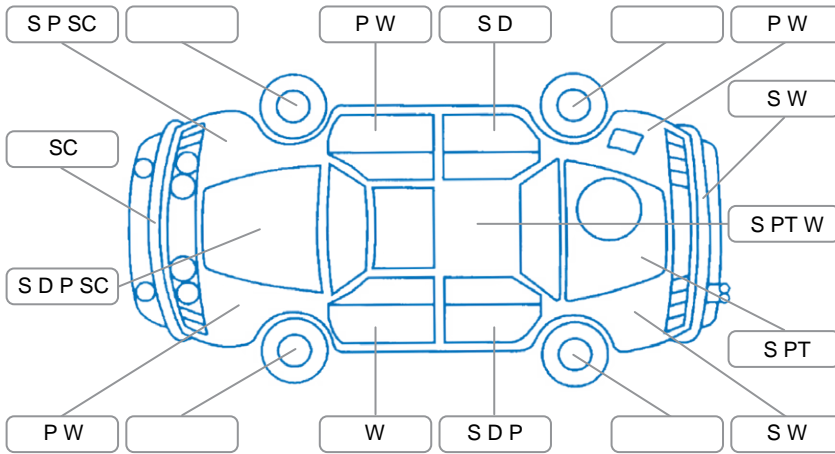

Report ID:	28,113,164	Version:	2
Created:	14 Apr 2026		

Make:	Subaru	Model:	Outback
Body Style:	SUV	Year:	2005
Rego No.:	CUC932	Rego Expiry:	27 Aug 2026
WoF Expiry:	10 Sep 2026	Odometer:	348,769 Kms
Good No.:	28113164	VIN:	JF2BP9KKB5G027783
Next Service:	355,021 Kms	Service History:	Yes

**Key**  
 S = Scratch    R = Rust    C = Crack    \* = Decals    W = Significant scuffs  
 D = Dent    PT = Paint defect    P = Pin dent    SC = Stone Chips

Note: some defects and blemishes may not be displayed in the diagram