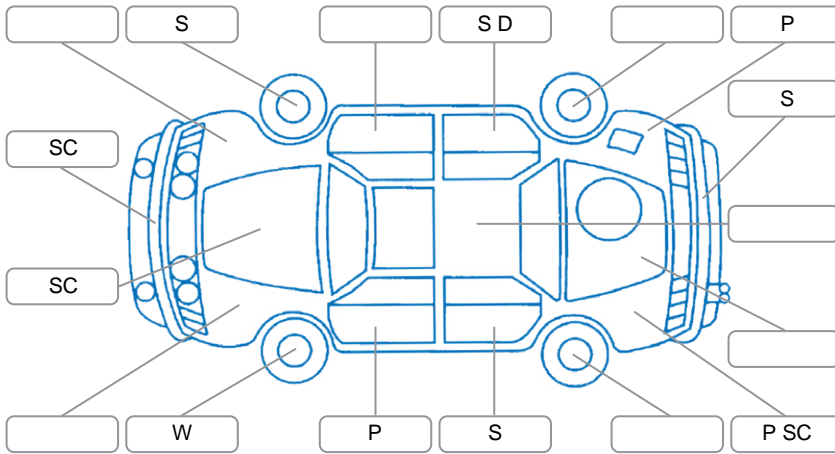

Report ID:	28,113,155	Version:	1
Created:	13 Apr 2026		

Make:	KIA	Model:	Sportage
Body Style:	SUV	Year:	2018
Rego No.:	LDQ24	Rego Expiry:	15 Jan 2027
WoF Expiry:	09 Sep 2026	Odometer:	105,299 Kms
Good No.:	28113155	VIN:	KNAPR81CSH7273726
Next Service:	115000	Service History:	No

Key
 S = Scratch R = Rust C = Crack * = Decals W = Significant scuffs
 D = Dent PT = Paint defect P = Pin dent SC = Stone Chips

Note: some defects and blemishes may not be displayed in the diagram

Body Inspection Comments

Conditions During Body Inspection: Wet

Under Carriage and Under Bonnet Inspection Comments

Interior Comments

Seats:	Good
Carpets:	Good
Panels:	Good
Dashboard:	Good

General Comments

Road Conditions During Test Drive	Wet	
Engine Timing Mechanism	Timing Chain	
Evidence of Cam Belt Replacement	<input type="checkbox"/> Yes <input type="checkbox"/> No	Kms
Inspected by:	Chris Buckley	
Published by:	Jeremy Hutchings	
Inspection Date:	13 Apr 2026	