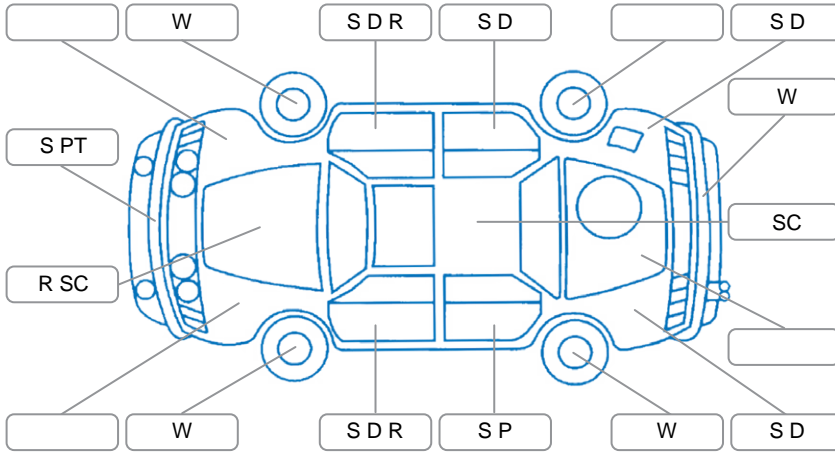

Report ID:	28,113,138	Version:	2
Created:	13 Apr 2026		

Make:	Honda	Model:	Jazz
Body Style:	Hatchback	Year:	2008
Rego No.:	ESC633	Rego Expiry:	01 May 2026
WoF Expiry:	13 Feb 2027	Odometer:	145,979 Kms
Good No.:	28113138	VIN:	JHMGE68509S204218
Next Service:		Service History:	No

**Key**

S = Scratch    R = Rust    C = Crack    \* = Decals    W = Significant scuffs  
 D = Dent    PT = Paint defect    P = Pin dent    SC = Stone Chips

Note: some defects and blemishes may not be displayed in the diagram

**Body Inspection Comments**

- Windscreen stone chip
- Perforation rust bottom of drivers door
- Surface rust behind tailgate
- Perforation rust bottom of passengers front door

Conditions During Body Inspection

**Under Carriage and Under Bonnet Inspection Comments**

Oil leaks

**Interior Comments**

Seats:	Poor
Carpets:	Poor
Panels:	Poor
Dashboard:	Poor

**General Comments**

Left rear window not working

Road Conditions During Test Drive	Dry
Engine Timing Mechanism	Timing Chain
Evidence of Cam Belt Replacement	<input type="checkbox"/> Yes <input type="checkbox"/> No    Kms
Inspected by:	Phillip Russel-Waimotu
Published by:	Phillip Russel-Waimotu
Inspection Date:	13 Apr 2026