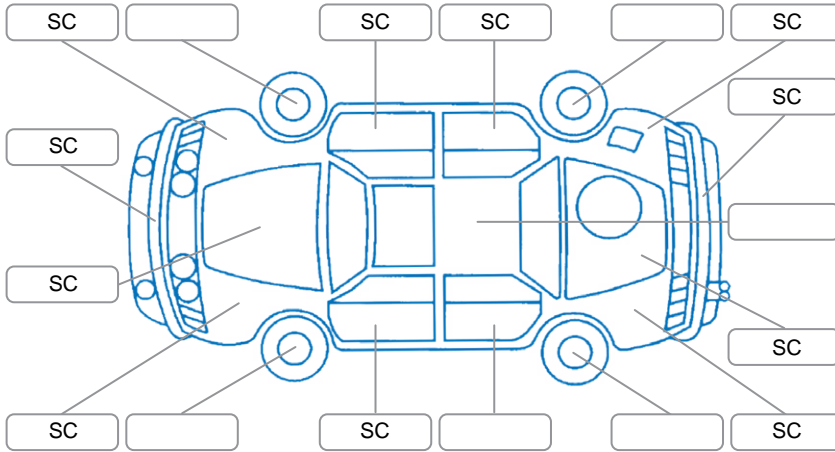

Report ID:	28,113,129	Version:	1
Created:	15 Apr 2026		

Make:	BMW	Model:	X3
Body Style:	Wagon	Year:	2011
Rego No.:	NES854	Rego Expiry:	29 May 2026
WoF Expiry:	05 Dec 2026	Odometer:	138,600 Kms
Good No.:	28113129	VIN:	WBAWX52070LK44045
Next Service:	148602	Service History:	No

**Key**

S = Scratch    R = Rust    C = Crack    \* = Decals    W = Significant scuffs  
 D = Dent    PT = Paint defect    P = Pin dent    SC = Stone Chips

Note: some defects and blemishes may not be displayed in the diagram

**Body Inspection Comments**

Conditions During Body Inspection: Wet

**Under Carriage and Under Bonnet Inspection Comments**

All wheel drive/engine oil leak

**Interior Comments**

Seats:	Average
Carpets:	Average
Panels:	worn arm rest
Dashboard:	worn buttons