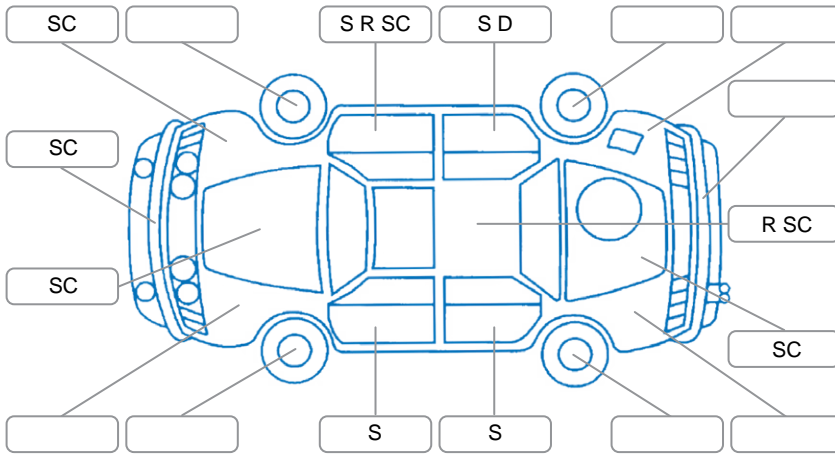

Report ID:	28,113,101	Version:	1
Created:	21 Apr 2026		

Make:	Suzuki	Model:	Swift
Body Style:	Hatchback	Year:	2012
Rego No.:	GNB648	Rego Expiry:	03 Jan 2027
WoF Expiry:	29 Apr 2027	Odometer:	140,550 Kms
Good No.:	28113101	VIN:	JSAFZC82S00125950
Next Service:	141,000	Service History:	Yes

Key

S = Scratch R = Rust C = Crack * = Decals W = Significant scuffs
 D = Dent PT = Paint defect P = Pin dent SC = Stone Chips

Note: some defects and blemishes may not be displayed in the diagram

Body Inspection Comments

Headlights faded. Left exterior mirror chipped.

Conditions During Body Inspection

Wet

Under Carriage and Under Bonnet Inspection Comments

Interior Comments

Seats: Average

Carpets: Average

Panels: scuffs.