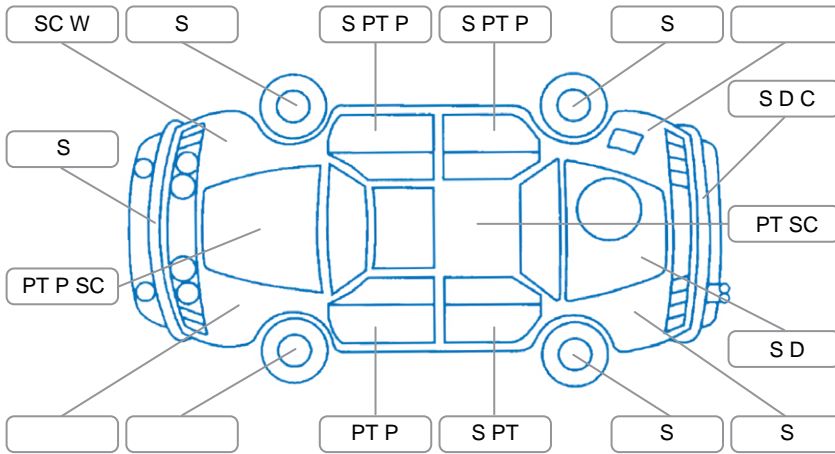

Report ID:	28,113,070	Version:	2
Created:	15 Apr 2026		

Make:	Mazda	Model:	MPV
Body Style:	Wagon	Year:	2007
Rego No.:	KYE759	Rego Expiry:	03 Oct 2026
WoF Expiry:	19 Jul 2026	Odometer:	209,486 Kms
Good No.:	28113070	VIN:	7AT0C11EX17158457
Next Service:	214,226kms	Service History:	No

Key
 S = Scratch R = Rust C = Crack * = Decals W = Significant scuffs
 D = Dent PT = Paint defect P = Pin dent SC = Stone Chips

Note: some defects and blemishes may not be displayed in the diagram

Body Inspection Comments

- R/R door handle broken.
- Window sill rubbers chipped.
- Tyre repair kit as opposed to spare wheel.
- Tyres worn on shoulders.

Conditions During Body Inspection Dry

Under Carriage and Under Bonnet Inspection Comments