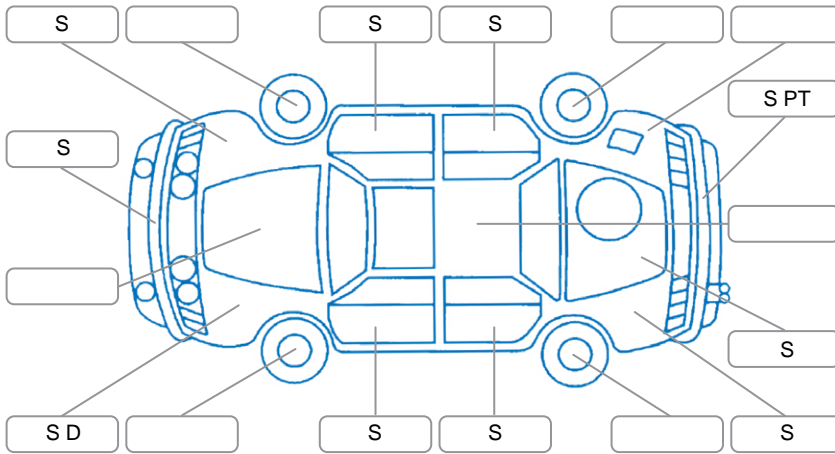

Report ID:	28,113,036	Version:	3
Created:	18 Apr 2026		

Make:	Subaru	Model:	Impreza
Body Style:	Hatchback	Year:	2007
Rego No.:	LRD11	Rego Expiry:	20 Sep 2026
WoF Expiry:	06 Sep 2026	Odometer:	136,760 Kms
Good No.:	28113036	VIN:	7AT0GF09X18008068
Next Service:	118000	Service History:	No

Key

S = Scratch R = Rust C = Crack * = Decals W = Significant scuffs
 D = Dent PT = Paint defect P = Pin dent SC = Stone Chips

Note: some defects and blemishes may not be displayed in the diagram

Body Inspection Comments

Fair.

Conditions During Body Inspection

Wet

Under Carriage and Under Bonnet Inspection Comments

Rear right wheel bearing.
oil leak
Both front suspension arm bushes worn.
Service due.

Interior Comments

Seats:	Average
Carpets:	Average
Panels:	door cards have scratches.
Dashboard:	Average