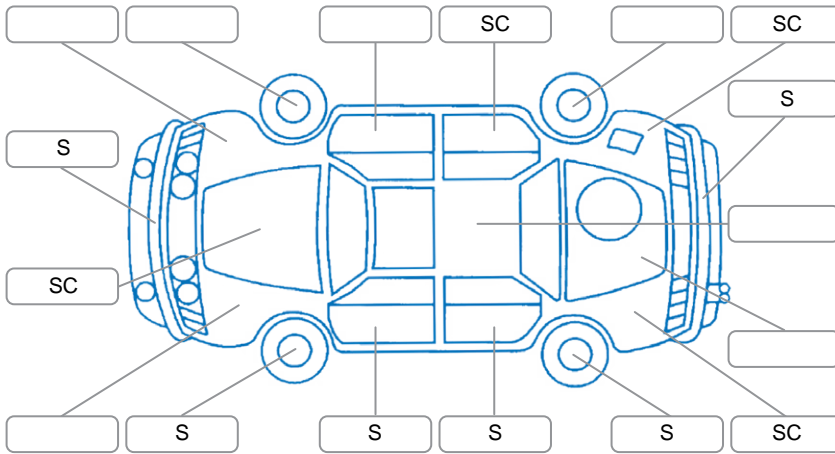

Report ID:	28,112,937	Version:	2
Created:	16 Apr 2026		

Make:	Toyota	Model:	Aqua
Body Style:	Hatchback	Year:	2015
Rego No.:	NGG147	Rego Expiry:	21 Jul 2026
WoF Expiry:	29 Apr 2027	Odometer:	144,908 Kms
Good No.:	28112937	VIN:	7AT0H65YX21443771
Next Service:	154,909	Service History:	No

Key
 S = Scratch R = Rust C = Crack * = Decals W = Significant scuffs
 D = Dent PT = Paint defect P = Pin dent SC = Stone Chips

Note: some defects and blemishes may not be displayed in the diagram

Body Inspection Comments

Conditions During Body Inspection: Dry

Under Carriage and Under Bonnet Inspection Comments

Interior Comments

Seats:	Burn hole on front passenger seat.
Carpets:	Wear on drivers side.
Panels:	Average
Dashboard:	Average

General Comments

Hybrid Aqua hatch.

Road Conditions During Test Drive	Dry		
Engine Timing Mechanism	Timing Chain		
Evidence of Cam Belt Replacement	<input type="checkbox"/> Yes	<input type="checkbox"/> No	Kms
Inspected by:	Daryll Timms		
Published by:	Leon Sun		
Inspection Date:	13 Apr 2026		