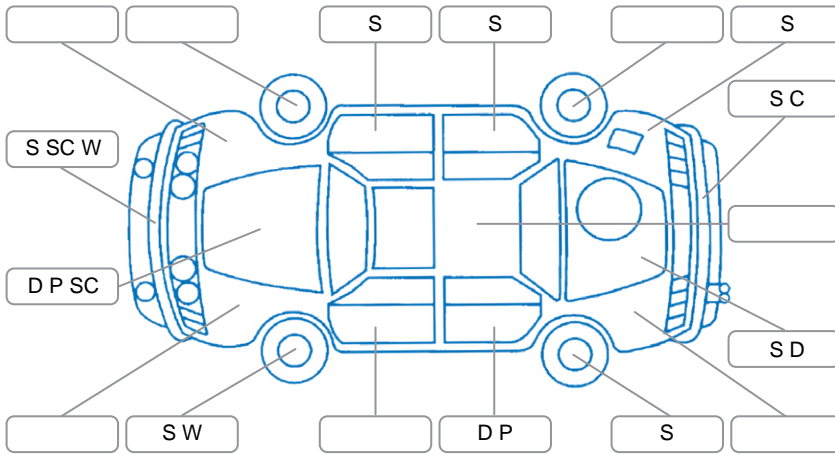

Report ID:	28,112,861	Version:	3
Created:	21 Apr 2026		

Make:	Mercedes-Benz	Model:	C-Class
Body Style:	Sedan	Year:	2008
Rego No.:	EKL26	Rego Expiry:	12 Jul 2026
WoF Expiry:	15 Dec 2026	Odometer:	170,712 Kms
Good No.:	28112861	VIN:	WDD2040412A023537
Next Service:	173,068km's	Service History:	No

Key
 S = Scratch R = Rust C = Crack * = Decals W = Significant scuffs
 D = Dent PT = Paint defect P = Pin dent SC = Stone Chips

Note: some defects and blemishes may not be displayed in the diagram

Body Inspection Comments

Conditions During Body Inspection: Dry

Under Carriage and Under Bonnet Inspection Comments

Interior Comments

Seats:	Good
Carpets:	Good
Panels:	Good
Dashboard:	Good

General Comments

Road Conditions During Test Drive	Dry	
Engine Timing Mechanism	Timing Chain	
Evidence of Cam Belt Replacement	<input type="checkbox"/> Yes <input type="checkbox"/> No	Kms
Inspected by:	Jason Young	
Published by:	Maia Lammers	
Inspection Date:	15 Apr 2026	