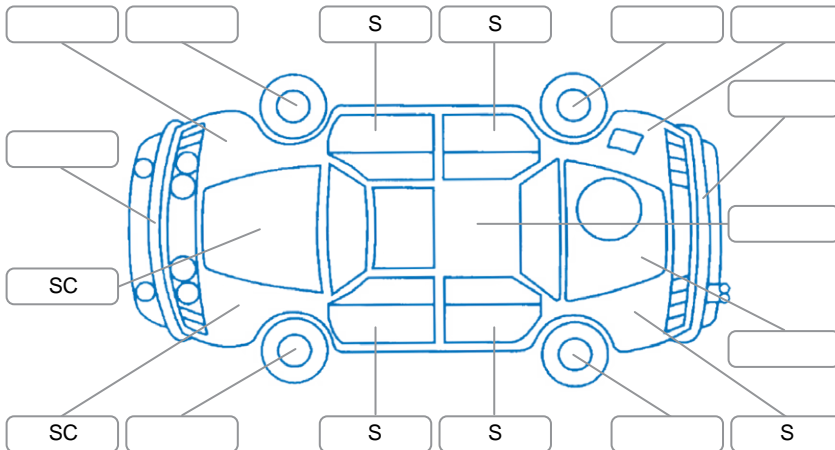

Report ID:	28,112,857	Version:	3
Created:	18 Apr 2026		

Make:	Toyota	Model:	Corolla
Body Style:	Hatchback	Year:	2022
Rego No.:	PKD475	Rego Expiry:	21 Dec 2026
WoF Expiry:	01 May 2027	Odometer:	51,750 Kms
Good No.:	28112857	VIN:	JTNK43BE103180624
Next Service:	61000kms	Service History:	No

Key
 S = Scratch R = Rust C = Crack * = Decals W = Significant scuffs
 D = Dent PT = Paint defect P = Pin dent SC = Stone Chips

Note: some defects and blemishes may not be displayed in the diagram

Body Inspection Comments

Conditions During Body Inspection

Under Carriage and Under Bonnet Inspection Comments

Interior Comments

Seats:	Good
Carpets:	Good
Panels:	Good
Dashboard:	Good

General Comments

Road Conditions During Test Drive	Dry
Engine Timing Mechanism	Timing Chain
Evidence of Cam Belt Replacement	<input type="checkbox"/> Yes <input type="checkbox"/> No Kms
Inspected by:	Phillip Russel-Waimotu
Published by:	Neil Honeyman
Inspection Date:	13 Apr 2026